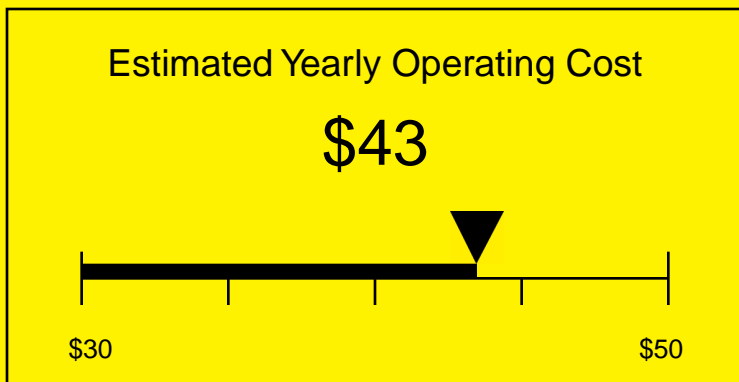

ENERGYGUIDE

REFRIGERATOR-FREEZER
Defrost: Manual

CM411LBIIF
4.1 Cubic Feet

Compare the energy use of this product with others
before you buy

Your cost will depend on your utility rates

Based on a 2007 U.S. Government national average cost of 10.65 cents per kWh for electricity. Your actual operating cost will vary depending on your local utility rates and your use of the product.