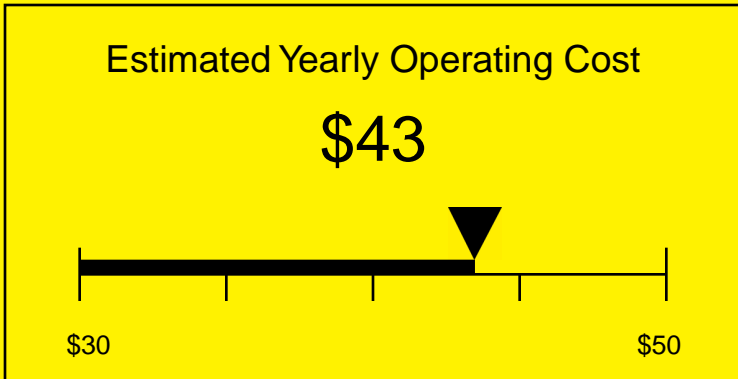

ENERGYGUIDE

REFRIGERATOR-FREEZER
Defrost: Manual

CM411LBIIFADA
4.1 Cubic Feet

Compare the energy use of this product with others
before you buy

Your cost will depend on your utility rates

Based on a 2007 U.S. Government national average cost of 10.65 cents per kWh for electricity. Your actual operating cost will vary depending on your local utility rates and your use of the product.