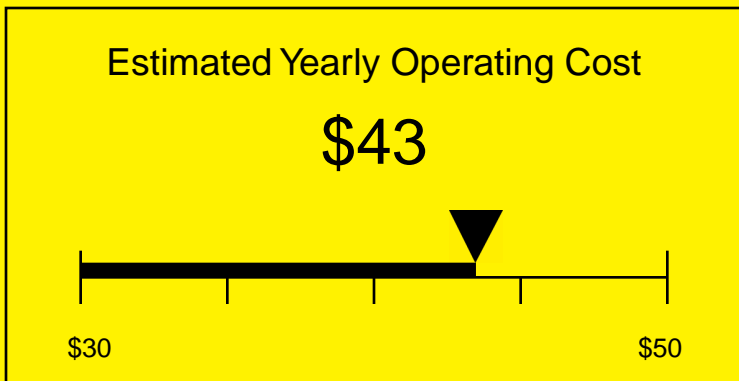

ENERGYGUIDE

REFRIGERATOR-FREEZER
Defrost: Manual

CM411LBIFR
4.1 Cubic Feet

Compare the energy use of this product with others
before you buy

Your cost will depend on your utility rates

Based on a 2007 U.S. Government national average cost of 10.65 cents per kWh for electricity. Your actual operating cost will vary depending on your local utility rates and your use of the product.