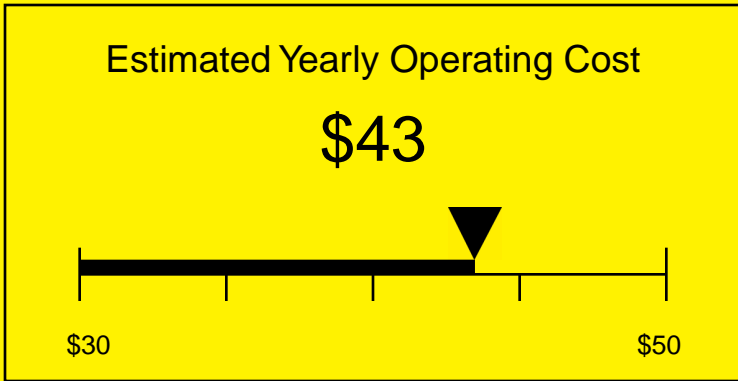

ENERGYGUIDE

REFRIGERATOR-FREEZER
Defrost: Manual

CM411LBIFRADA
4.1 Cubic Feet

Compare the energy use of this product with others
before you buy

Your cost will depend on your utility rates

Based on a 2007 U.S. Government national average cost of 10.65 cents per kWh for electricity. Your actual operating cost will vary depending on your local utility rates and your use of the product.