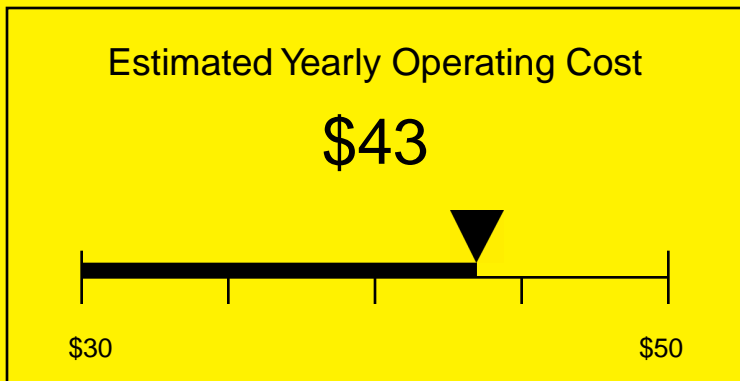

ENERGYGUIDE

REFRIGERATOR-FREEZER
Defrost: Manual

CM411LBI
4.1 Cubic Feet

Compare the energy use of this product with others
before you buy

Your cost will depend on your utility rates

Based on a 2007 U.S. Government national average cost of 10.65 cents per kWh for electricity. Your actual operating cost will vary depending on your local utility rates and your use of the product.