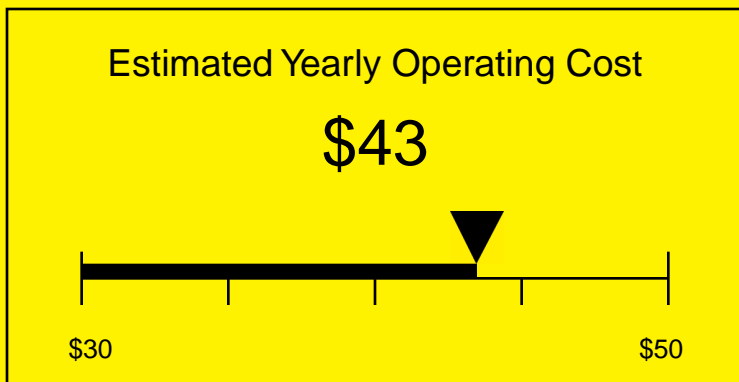

ENERGYGUIDE

REFRIGERATOR-FREEZER
Defrost: Manual

CM411LBIADA
4.1 Cubic Feet

Compare the energy use of this product with others
before you buy

Your cost will depend on your utility rates

Based on a 2007 U.S. Government national average cost of 10.65 cents per kWh for electricity. Your actual operating cost will vary depending on your local utility rates and your use of the product.