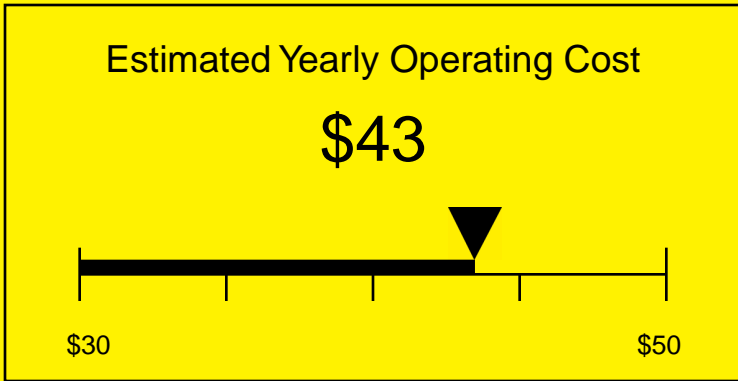

ENERGYGUIDE

REFRIGERATOR-FREEZER
Defrost: Manual

CM405SSTBADA
4.1 Cubic Feet

Compare the energy use of this product with others
before you buy

Your cost will depend on your utility rates

Based on a 2007 U.S. Government national average cost of 10.65 cents per kWh for electricity. Your actual operating cost will vary depending on your local utility rates and your use of the product.