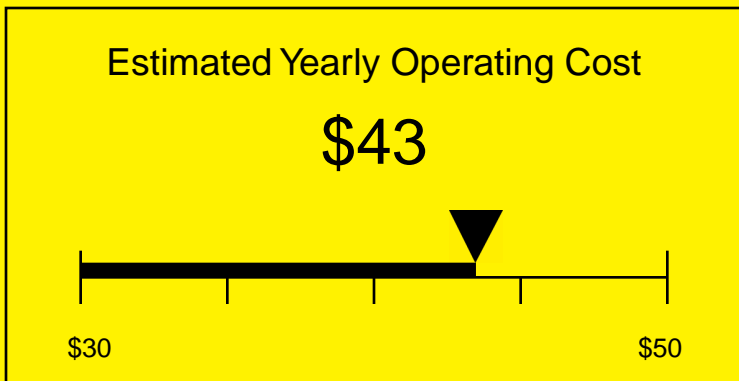

ENERGYGUIDE

REFRIGERATOR-FREEZER
Defrost: Manual

CM405SSHVADA
4.1 Cubic Feet

Compare the energy use of this product with others
before you buy

Your cost will depend on your utility rates

Based on a 2007 U.S. Government national average cost of 10.65 cents per kWh for electricity. Your actual operating cost will vary depending on your local utility rates and your use of the product.