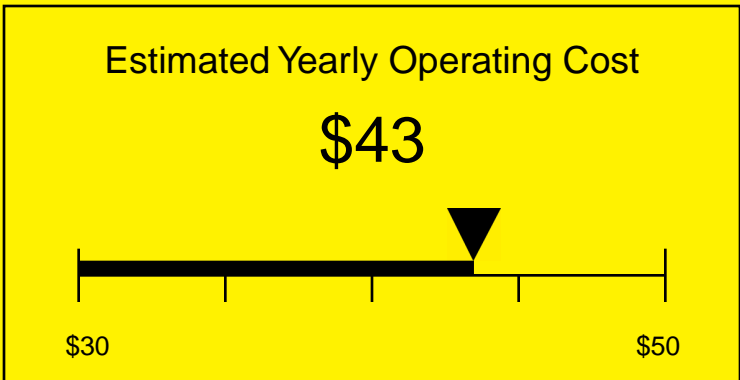

ENERGYGUIDE

REFRIGERATOR-FREEZER
Defrost: Manual

CM405SSHH
4.1 Cubic Feet

Compare the energy use of this product with others
before you buy

Your cost will depend on your utility rates

Based on a 2007 U.S. Government national average cost of 10.65 cents per kWh for electricity. Your actual operating cost will vary depending on your local utility rates and your use of the product.