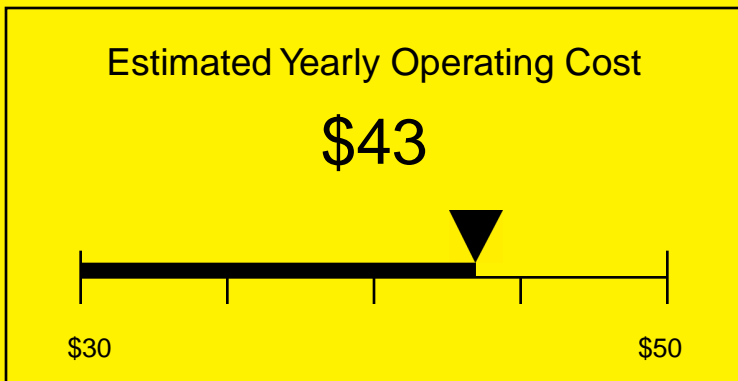

ENERGYGUIDE

REFRIGERATOR-FREEZER
Defrost: Manual

CM405SSHHADA
4.1 Cubic Feet

Compare the energy use of this product with others
before you buy

Your cost will depend on your utility rates

Based on a 2007 U.S. Government national average cost of 10.65 cents per kWh for electricity. Your actual operating cost will vary depending on your local utility rates and your use of the product.