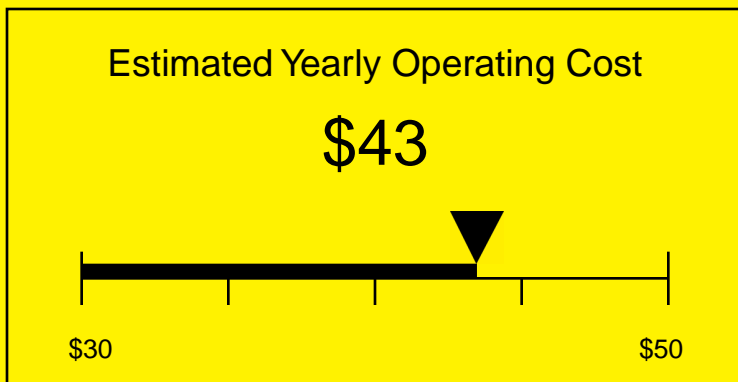

ENERGYGUIDE

REFRIGERATOR-FREEZER
Defrost: Manual

CM405IFADA
4.1 Cubic Feet

Compare the energy use of this product with others
before you buy

Your cost will depend on your utility rates

Based on a 2007 U.S. Government national average cost of 10.65 cents per kWh for electricity. Your actual operating cost will vary depending on your local utility rates and your use of the product.