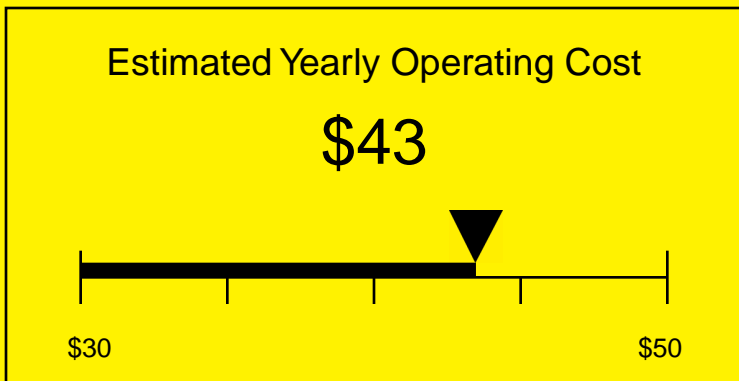

ENERGYGUIDE

REFRIGERATOR-FREEZER
Defrost: Manual

CM405BISSTBADA
4.1 Cubic Feet

Compare the energy use of this product with others
before you buy

Your cost will depend on your utility rates

Based on a 2007 U.S. Government national average cost of 10.65 cents per kWh for electricity. Your actual operating cost will vary depending on your local utility rates and your use of the product.