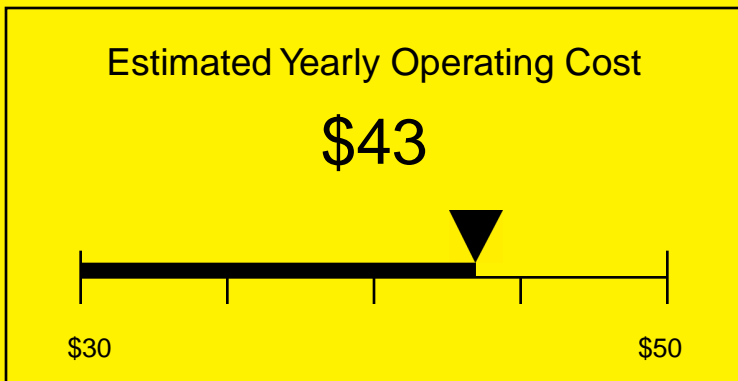

ENERGYGUIDE

REFRIGERATOR-FREEZER
Defrost: Manual

CM405BISSHV
4.1 Cubic Feet

Compare the energy use of this product with others
before you buy

Your cost will depend on your utility rates

Based on a 2007 U.S. Government national average cost of 10.65 cents per kWh for electricity. Your actual operating cost will vary depending on your local utility rates and your use of the product.