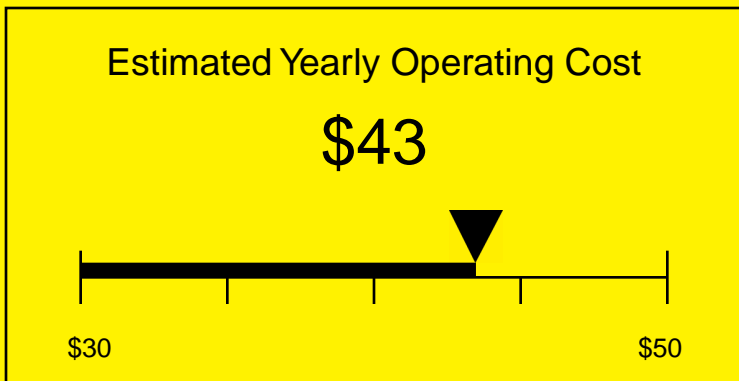

ENERGYGUIDE

REFRIGERATOR-FREEZER
Defrost: Manual

CM405BISSHVADA
4.1 Cubic Feet

Compare the energy use of this product with others
before you buy

Your cost will depend on your utility rates

Based on a 2007 U.S. Government national average cost of 10.65 cents per kWh for electricity. Your actual operating cost will vary depending on your local utility rates and your use of the product.