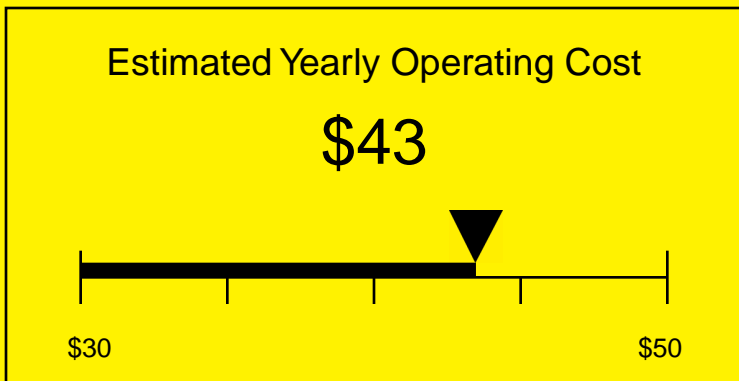

ENERGYGUIDE

REFRIGERATOR-FREEZER
Defrost: Manual

CM405BISSHH
4.1 Cubic Feet

Compare the energy use of this product with others
before you buy

Your cost will depend on your utility rates

Based on a 2007 U.S. Government national average cost of 10.65 cents per kWh for electricity. Your actual operating cost will vary depending on your local utility rates and your use of the product.