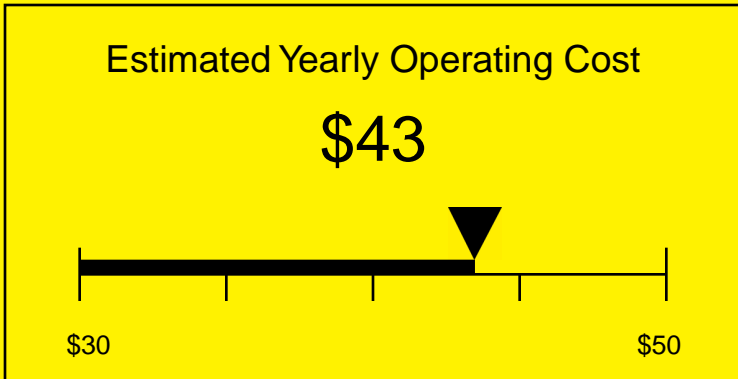

ENERGYGUIDE

REFRIGERATOR-FREEZER
Defrost: Manual

CM405BISSHADA
4.1 Cubic Feet

Compare the energy use of this product with others
before you buy

Your cost will depend on your utility rates

Based on a 2007 U.S. Government national average cost of 10.65 cents per kWh for electricity. Your actual operating cost will vary depending on your local utility rates and your use of the product.