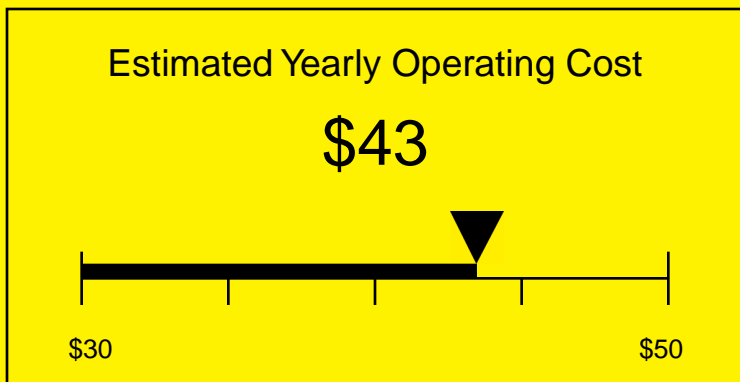

ENERGYGUIDE

REFRIGERATOR-FREEZER
Defrost: Manual

CM405BIIF
4.1 Cubic Feet

Compare the energy use of this product with others
before you buy

Your cost will depend on your utility rates

Based on a 2007 U.S. Government national average cost of 10.65 cents per kWh for electricity. Your actual operating cost will vary depending on your local utility rates and your use of the product.