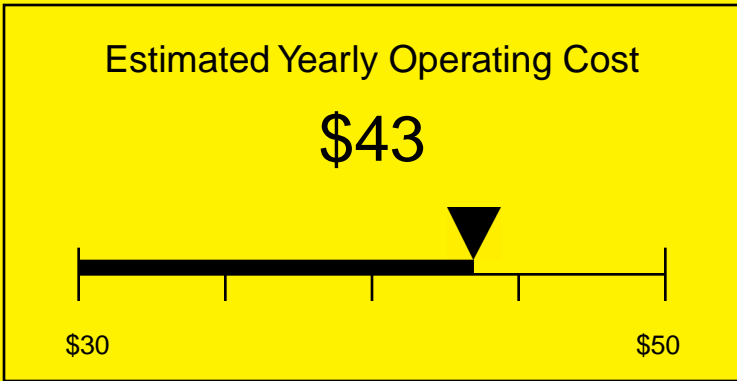

# ENERGYGUIDE

REFRIGERATOR-FREEZER  
Defrost: Manual

CM405BIIFADA  
4.1 Cubic Feet

Compare the energy use of this product with others  
before you buy

**408kWh**

Estimated Yearly Electricity Use

Your cost will depend on your utility rates

Based on a 2007 U.S. Government national average cost of 10.65 cents per kWh for electricity. Your actual operating cost will vary depending on your local utility rates and your use of the product.