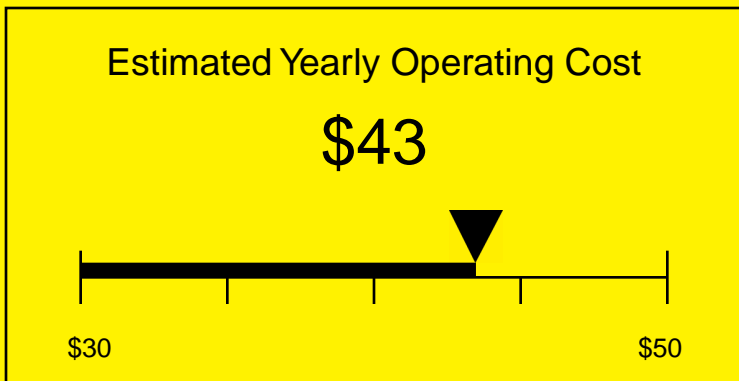

ENERGYGUIDE

REFRIGERATOR-FREEZER
Defrost: Manual

CM405BIFRADA
4.1 Cubic Feet

Compare the energy use of this product with others
before you buy

Your cost will depend on your utility rates

Based on a 2007 U.S. Government national average cost of 10.65 cents per kWh for electricity. Your actual operating cost will vary depending on your local utility rates and your use of the product.