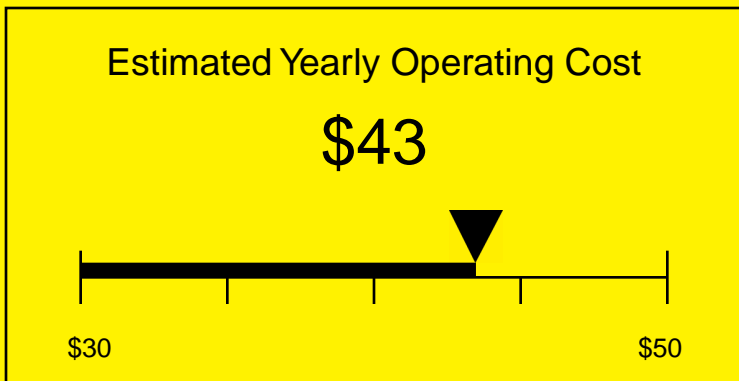

ENERGYGUIDE

REFRIGERATOR-FREEZER
Defrost: Manual

CM405BIADA
4.1 Cubic Feet

Compare the energy use of this product with others
before you buy

Your cost will depend on your utility rates

Based on a 2007 U.S. Government national average cost of 10.65 cents per kWh for electricity. Your actual operating cost will vary depending on your local utility rates and your use of the product.