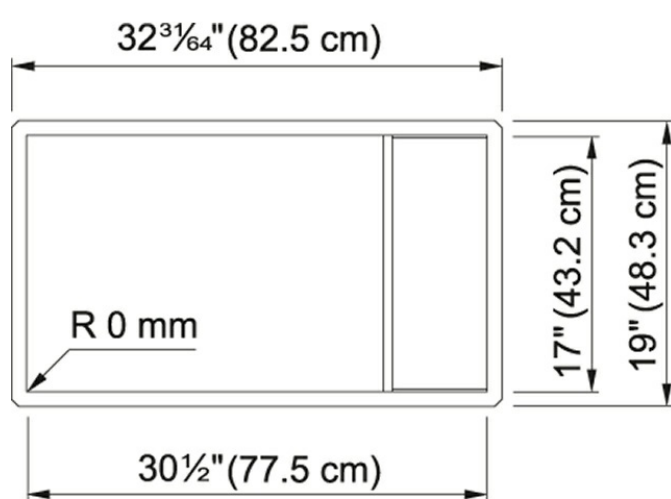

Crystal CLV110-31 Stainless Steel

Product Picture

Technical Drawing

Product Dimensions

Length overall	32 1/2"
Width overall	19"
Length of large bowl	30 1/2"
Width of large bowl	17"
Depth of large bowl	9"
Minimum Cabinet Size	36"

General Information

Type of Material	16 Gauge Stainless Steel
Number of Bowls	1
Installation Clips	Yes
Cut-Out Template	Yes
Where to buy	Showroom

Article Numbers

FUN#	122.0531.781
US Part Number	CLV110-31