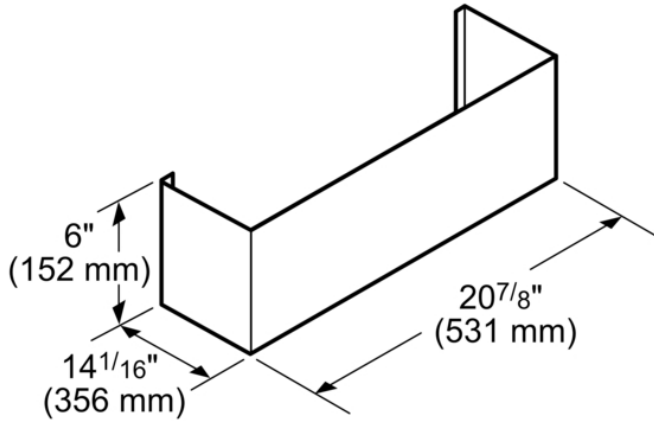

6-Inch Tall Duct Cover for Professional Chimney Wall Hood

Product Features

Notes: Please refer to installation instructions. Installation instructions are available at www.thermador.com. Specifications are correct at the time of printing. Thermador reserves the right to change product specifications and design at any time, without notice.

1 800 735 4328 | WWW.THERMADOR.COM | 1901 Main Street, Suite 600 Irvine, CA 92614

©2023 BSH HOME APPLIANCES CORPORATION, ALL RIGHTS RESERVED LITHO DATE: 05/2023

6-Inch Tall Duct Cover for Professional Chimney Wall Hood

Product Features

Product group	Accessory
Brand	Thermador
SKU	CHMHP366W
Internal article number	00000000011030265
EAN code	825225940326
Product packaging dimensions (HxWxD)	13 3/4" x 23 5/8" x 11 15/16"
Net weight	4.000
Gross weight	4.000
UPC code	825225940326
Product image	MCSA00782379_CHMHP366N_def.jpg