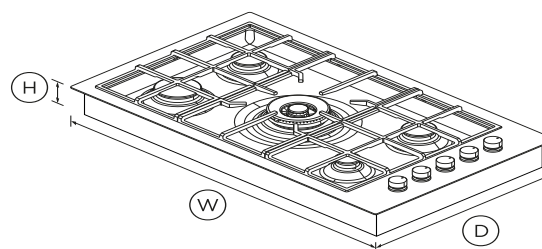

Gas on Steel Cooktop, 36", Flush Fit, LPG

Series 9 | Contemporary

Stainless Steel | LPG

Our award-winning cooktop fits flush into your kitchen benchtop, for a seamless look and easy cleaning.

- Five burners including a wok burner
- Auto re-ignition means if the flame goes out it will automatically re-light for safety

DIMENSIONS

Height	3 1/16"
Width	35 1/2"
Depth	20 7/8"

FEATURES & BENEFITS

Clever cooking results

The consistent flame and heat distribution of the dual flame wok burner combined with the highly responsive dials offer precise heat adjustment that can perfect a slow simmer for sauces or an intense heat for searing steaks.