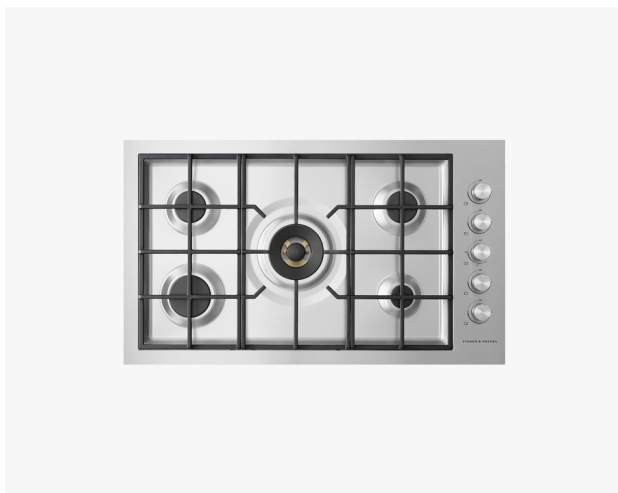

Gas on Steel Cooktop, 36", Flush Fit, LPG

Series 9 | Contemporary

Stainless Steel | LPG

Our award-winning cooktop fits flush into your kitchen benchtop, for a seamless look and easy cleaning.

- Five burners including a wok burner
- Auto re-ignition means if the flame goes out it will automatically re-light for safety

DIMENSIONS

Height	3 1/16"
Width	35 1/2"
Depth	20 7/8"

FEATURES & BENEFITS

Clever cooking results

The consistent flame and heat distribution of the dual flame wok burner combined with the highly responsive dials offer precise heat adjustment that can perfect a slow simmer for sauces or an intense heat for searing steaks.

burner goes out it is automatically relit at the original flame setting.

Complementary design

The brushed stainless steel has been designed for durability but also provides a modern, stylish finish, matching the Fisher & Paykel family of kitchen appliances.

Handy accessories

This cooktop comes with a small pan support and wok stand to complement different cooking styles.

Fits flush

This Gas Cooktop's burners are recessed into the work surface leaving the trivets flush and providing an integrated kitchen bench with a seamless look.