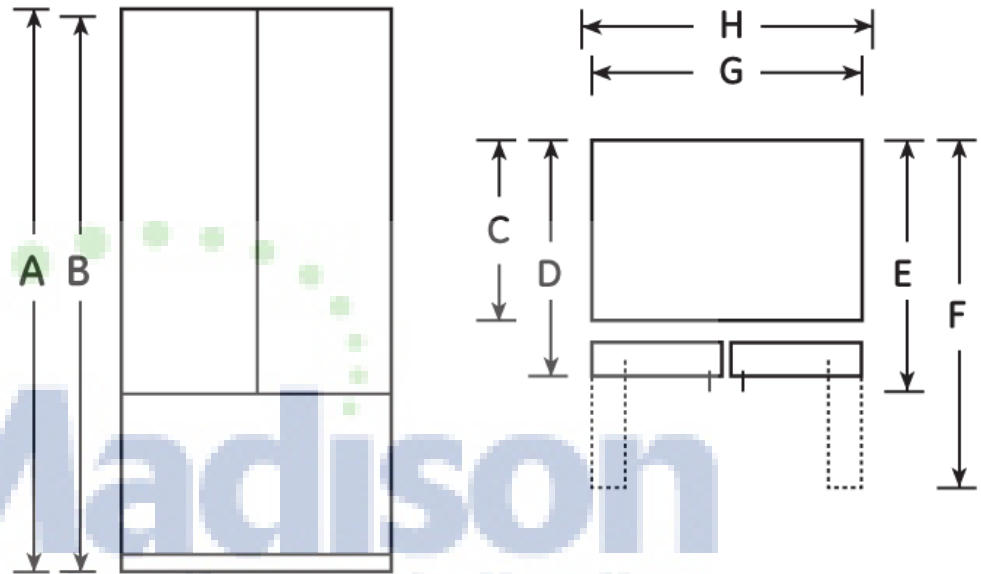

### Dimensions and Installation Information (in inches)

Overall Dimensions	Height to top of hinge (in.) <b>A</b>	69-5/8
	Height to top of case (in.) <b>B</b>	69
	Case depth without door (in.) <b>C</b>	23-7/8
	Case depth less door handle (in.) <b>D</b>	28-1/2
	Case depth with door handle (in.) <b>E</b>	31-3/8
	Depth with fresh food door open 90° (in.) <b>F</b>	43-1/2
	Width (in.) <b>G</b>	35-7/8
Air Clearances	Width with door open 90° inc. door handle (in.) <b>H</b>	44
	Each side (in.)	1/8
	Top (in.)	1
	Back (in.)	1/2