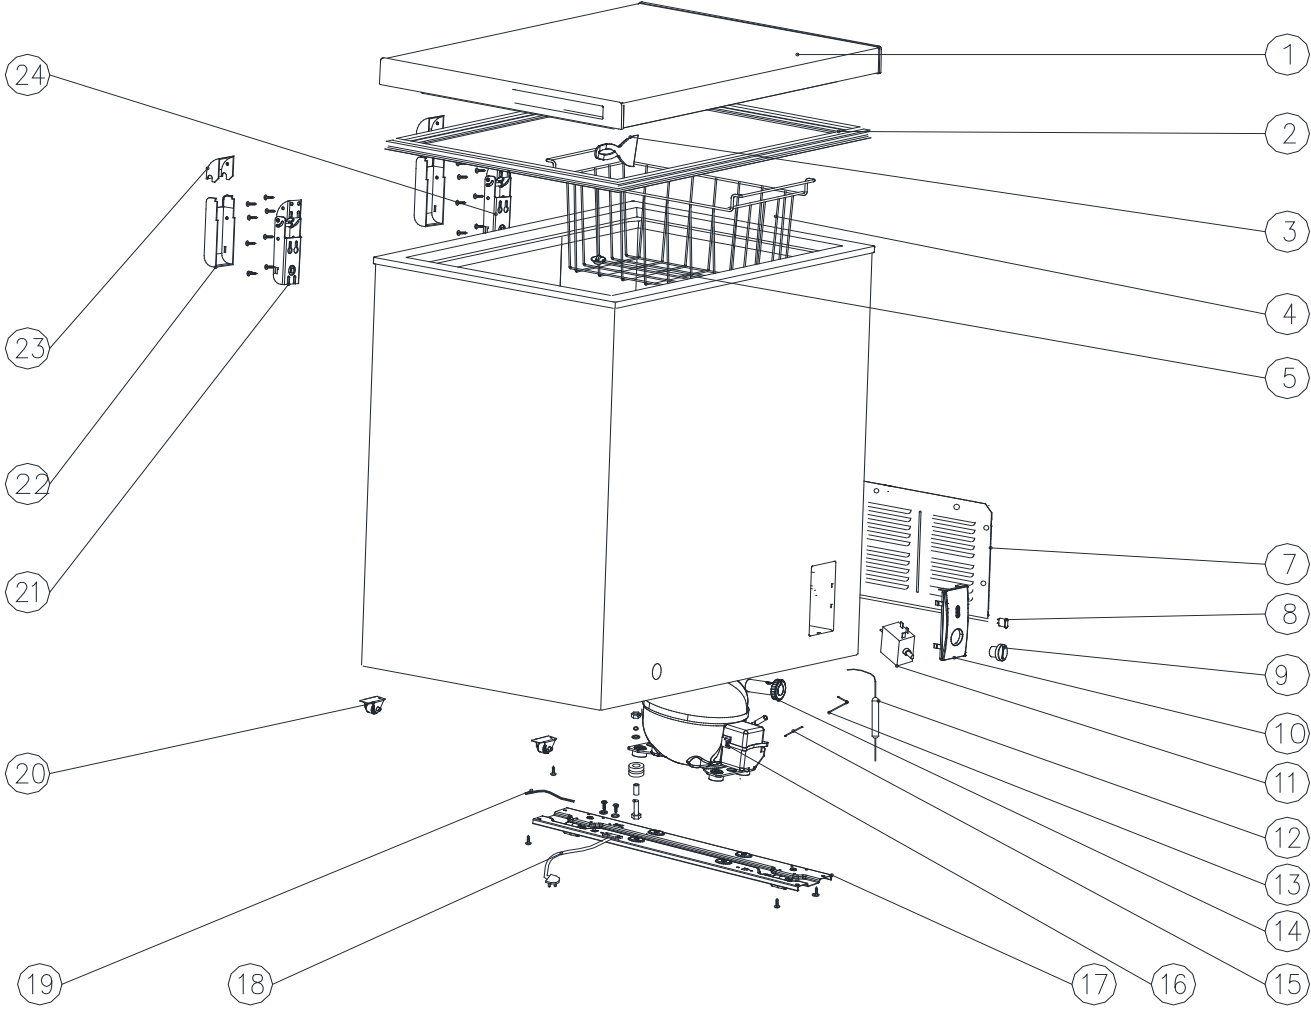

CF70B0W Exploded View

CF70B0W Parts list

| No. | Parts code | Description of Spare Part | Quantity |
|-----|--------------|-------------------------------|----------|
| 1 | 20201020020 | Door | 1 |
| 2 | 3020400250 | Door gasket | 1 |
| 3 | 501105040009 | Ice Scraper | 1 |
| 4 | 3039900254 | Food box | 1 |
| 5 | 20122990648 | Drain-pipe plug | 1 |
| 7 | 20106990029 | Cover of compressor | 1 |
| 8.1 | 3050500011 | Indicator light | 1 |
| 8.2 | 3050500019 | Indicator light | 1 |
| 9 | 20122010167 | Thermostat knob | 1 |
| 10 | 2208100031 | Thermostat display card | 1 |
| 11 | 2400200002 | Thermostat | 1 |
| 12 | 20060745 | Drier filter | 1 |
| 13 | 20060046 | Connecting tube | 1 |
| 14 | 20122990649 | Drain-pipe decorative cover | 1 |
| 15 | 20061718 | Process tube | 1 |
| 16 | 3040100307 | compressor | 1 |
| 17 | 20105050013 | Compressor base support | 1 |
| 18 | 2500100002 | Power supply cord plug | 1 |
| 19 | 3050200284 | Connecting wire of compressor | 1 |
| 20 | 20122990708 | Scroll wheel | 2 |
| 21 | 3031400173 | Door hinge assembly | 1 |
| 22 | 3039900311 | Cover of door hinge | 2 |
| 23 | 3039900310 | Cover of door hinge | 2 |
| 24 | 3031400174 | Door hinge assembly | 1 |