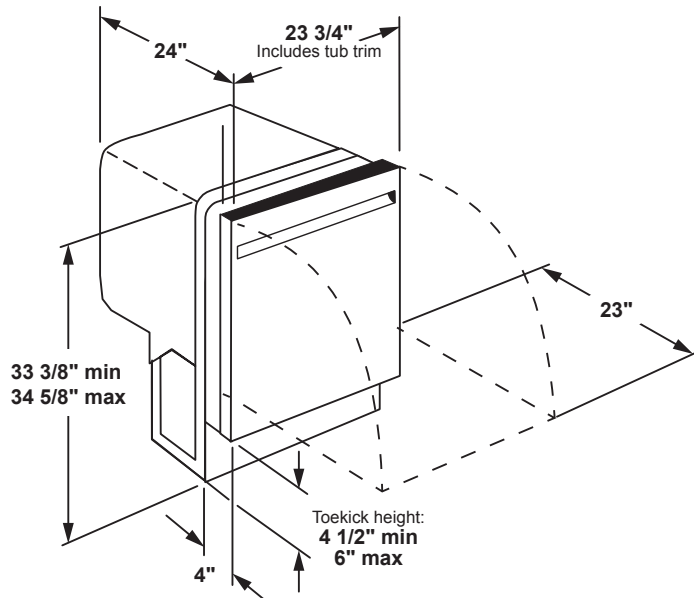

Café™ Stainless Interior Built-In Dishwasher with Hidden Controls

CDT855M5NS5

CAFÉ

DISTINCT BY DESIGN™

TECHNICAL DETAILS

Calrod Heater Watts	1200/400
Power Connection	Optional cord kit (GPFCD - WX09X70910, WX09X70911)
Volts/Hertz/Amps	120v; 60Hz; 10.2A

WARRANTY

Parts warranty	Limited 1-year entire appliance
Labor warranty	Limited 1-year entire appliance
Warranty notes	See written warranty for full details

DIMENSIONS