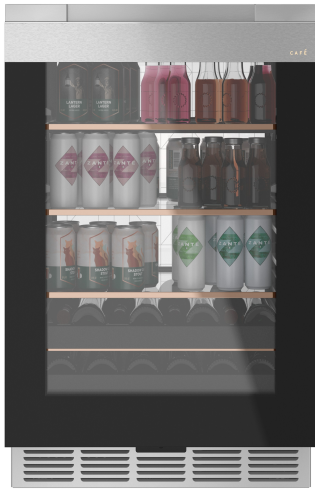

Cafe™ Beverage Center

Model#: CCR06BM2PS5

Cafe™ Series

- **Platinum Glass Finish** - The beverage center has an attractive, easy-to-clean glass finish that will create a contemporary look in your kitchen
- **LED Light Wall** - Take lighting to the next level with an LED light wall that spans the back panel, illuminating the interior so every item is easy to find
- **Magnum Bottle Storage** - Chill up to four 1.5 liter bottles of wine or prosecco without scratching the label or sacrificing space on the other shelves
- **Smart Technology** - The beverage center has Built-In WiFi so you can control it from anywhere. Using the SmartHQ app, you can remotely change your temperature or dim the LED light wall. Plus, you'll get the latest connected home capabilities with new modes and updates
- **Flush Installation** - With built-in, flush-to-cabinet installation, this beverage center fits in perfectly with your home's overall design
- **Articulating Door Hinges** - These hinges prevent the beverage center door from striking anything in the kitchen, including your cabinetry. They also help the door open smoothly and close softly
- **14-Bottle or 126-Can Capacity** - This large capacity beverage center gives you the space to store your favorite beverages and more
- **QuickSpace Shelf** - This beverage center offers flexible storage options with a shelf that lets you make room for tall items like