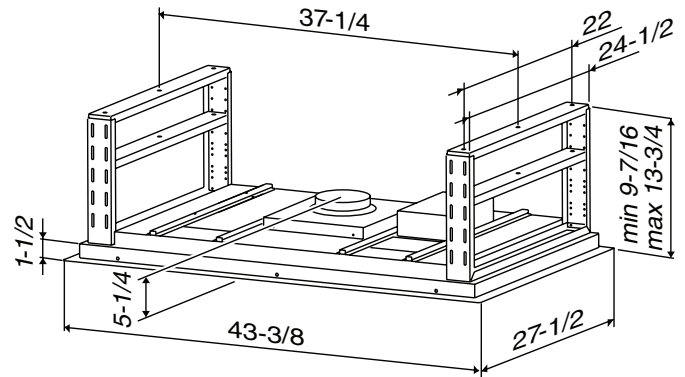

OPTIONS

- 8-in. to 10-in. transition (Model 414)

WITH OPTIONAL BLOWER MODELS		BLOWER CFM	VOLTS	AMPS	DUCT
EB6	wall or roof mount remote blowers	600 max.	120	0.22 (lights only) + 6.0 max. (blower only)	8-in. round at the hood.
EB9		900 max.			
EB12		1200 max.			
EB15		1500 max.			
ILB3	attic installed inline blowers	280 max.			See blower specs for duct requirements.
ILB6		600 max.			
ILB9		800 max.			
ILB11		1100 max.			

BEST Hartford, Wisconsin www.BestRangeHoods.com 800-558-1711
BEST Drummondville, QC, Canada www.BestRangeHoods.com 866-737-7770

REFERENCE	QTY.	REMARKS	Project	
			Location	
			Architect	
			Engineer	
			Contractor	
			Submitted by	Date