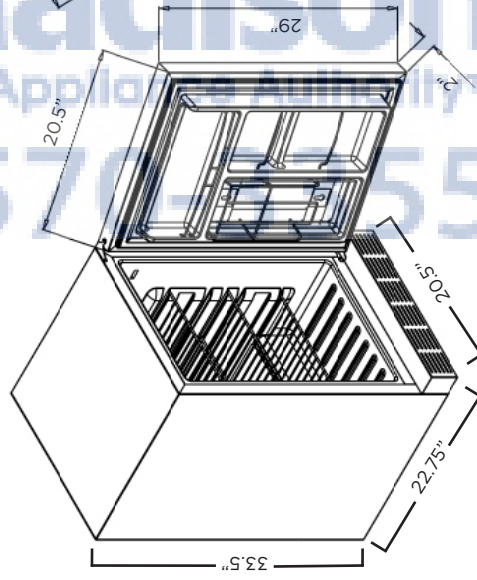

CBIR
OUTDOOR REFRIGERATOR
Model: CBIR

DESIGNED TO ENDURE.

FEATURES

- Outdoor rated
- Freestanding refrigerator with automatic defrost
- Stainless steel exterior
- Interior light and adjustable thermostat
- Front vented for built-in application
- Left or right swing hinge
- Three shelf racks and one can dispenser
- Condiment trays in door

OPTIONS

- Right or Left hinge swing available at point of purchase
- Adjustable feet and shelves

Overall Dimensions:

33.5"(H) X 20.5"(W) X 22.75"(D)

Cutout Dimensions:

33.63"(H) X 20.75"(W) X 23"(D)

Overall

Cutout