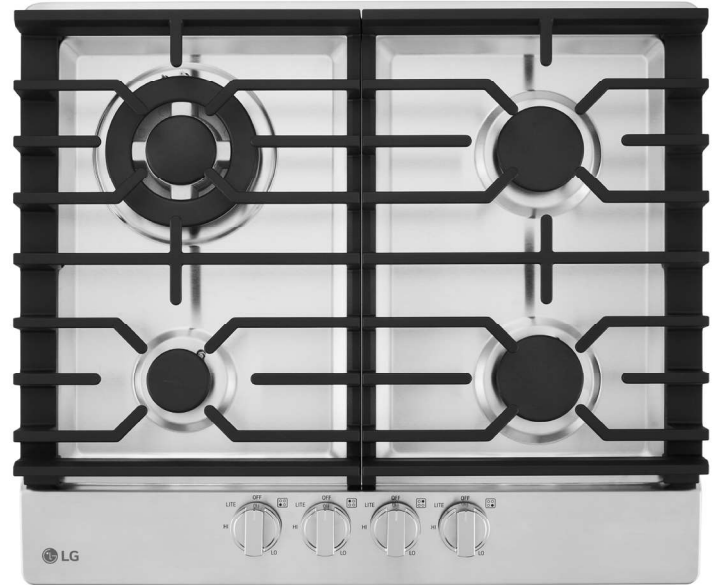

CBGD2414S

24" Gas Cooktop

4 Sealed Gas Burners

14K Ultraheat™ Burner

Heavy Duty Cast Iron Grates

AVAILABLE COLORS

STAINLESS STEEL

SUMMARY

Type	24" Gas Cooktop
Number of Burners	4
Available Colors	Stainless Steel

COOKTOP FEATURES

Cooktop Burner Type	Sealed Gas Burner
Number of Burners	4
Burner / BTU - Left Rear	14000 / 14500
Burner / BTU - Right Rear	6900 / 6900
Burner / BTU - Left Front	5500 / 4800
Burner/BTU - Right Front	6900 / 6900
Auto Re-ignition	No
EasyClean® Cooktop	No

CONTROL FEATURES

Cooktop Control Type	Knobs
Control Location	Front Center

SMART FEATURES

ThinQ® (Wi-Fi Enabled)	No
Voice Control	No
Smart LG Hood / OTR Connectivity	No

ACCESSORIES

Cast Iron Griddle	No
Conversion Kit	Yes