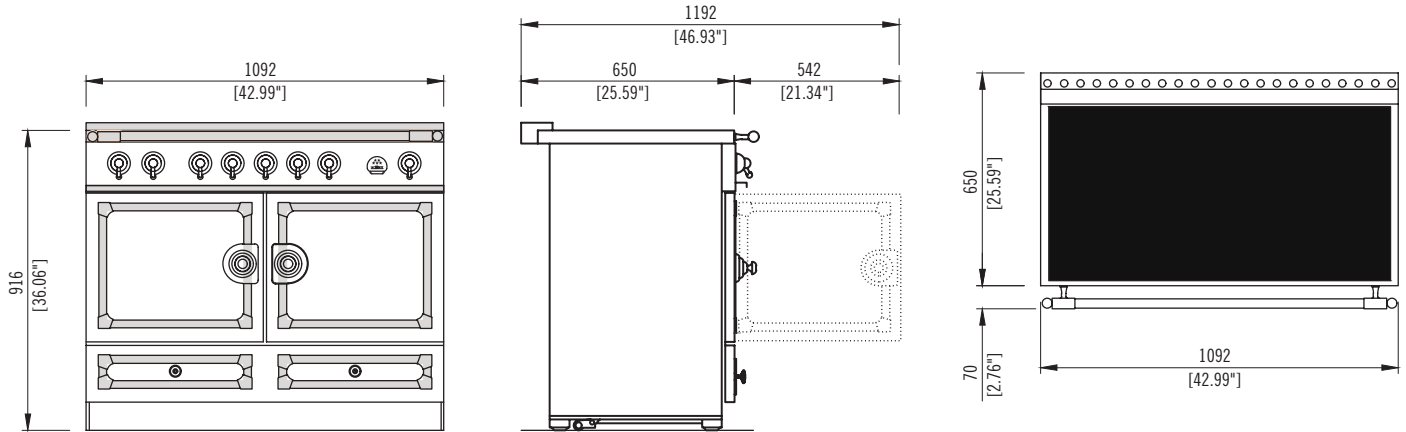

110 INDUCTION: C1-I

The original CornuFé range, this 43" range is your first La Cornue love. It's available in 8 classic colors, 4 Suzanne Kasler Couleurs and 3 trim accent choices of Polished Brass, Satin Chrome and Polished Chrome. The CornuFé 110 features two electric convection ovens, one of which is a seven mode multifunction oven, the other an electric convection oven, a five zone powerful induction cooktop constructed of durable ceramic glass that easily wipes clean, and one large storage drawer.

SPECIFICATIONS

CORNUFÉ 110 INDUCTION: c1-i

1092 W x 720 D x 915 (942 max) H (mm)
 43 W x 28.6 D x 36.3 (36.9 max) H (inches)
 350 lb. uncrated 465 lb. crated
 High-performance 5 zone induction cooktop
 Double electric convection ovens

Ovens:

French side-swing enameled steel doors
 2 Electric Convection Ovens, one of which features 7 cooking modes
 4 Interior Oven Racks Included (2 flat racks, 2 dropped racks)
 2 Enamel Baking Trays and 1 Trivet
 Left Oven: 430 W x 370 D x 380 H (mm)
 16.9 W x 14.6 D x 15 H (inches)
 2.2 cubic feet
 Right Oven: 430 W x 370 D x 410 H (mm)
 16.9 W x 14.6 D x 16.2 H (inches)
 2.39 cubic feet