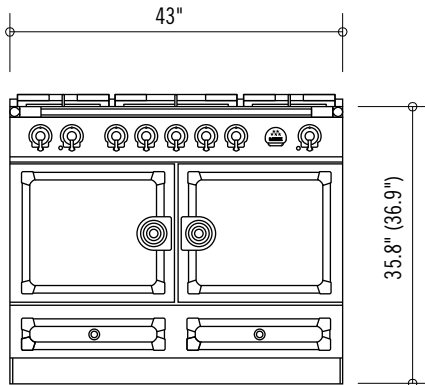

SPECIFICATIONS

CORNUFÉ 110: c1

1092 W x 650 D x 910 (937 max) H (mm)
 43 W x 25.6 D x 35.8 (36.9 max) H (inches)
 350 lb. uncrated, 465 lb. crated
 High-performance 5 burner gas cooktop
 Double electric convection ovens

Ovens:

French side-swing enameled steel doors
 2 Electric Convection Ovens, one of which features 7 cooking modes
 4 Interior Oven Racks Included (2 flat racks, 2 dropped racks)
 2 Enamel Baking Trays and 1 Trivet
 Left Oven: 430 W x 370 D x 380 H (mm)
 16.9 W x 14.6 D x 15 H (inches)
 2.2 cubic feet
 Right Oven: 430 W x 370 D x 410 H (mm)
 16.9 W x 14.6 D x 16.2 H (inches)
 2.39 cubic feet