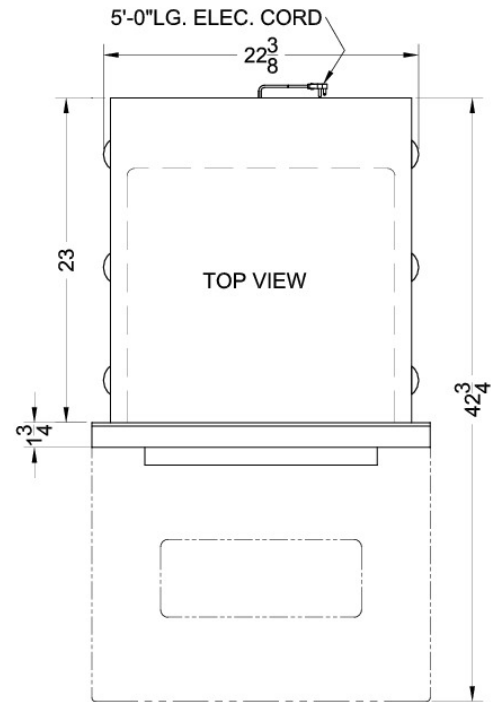

WTM7212KW

34.5" x 24" x 24" (H x W x D)

White gas wall oven with electronic ignition, digital clock/timer, and oven window; for cutouts 22 3/8" wide by 34 1/8" high

Highlights:

Gas wall oven with electronic ignition

34 1/8" H x 22 3/8" W x 23" D cutout dimensions fit many pre-existing kitchen spaces

Extend the height to 39" with optional trim kit TKW700

Includes a digital clock and timer

Product Features:

Porcelain construction	Durable construction built to last
Digital clock and timer	Added convenience for easier cooking
Oven window	Provides a clean view into the oven interior
Lower broiler compartment	Drop-down door with lower section for separate broiling
Broiler pan included	Two-piece porcelain broiler tray with grease well
Removable oven door	Convenient for cleaning unit
Electronic glow bar ignition	Standard on SUMMIT wallovens
LP convertible	This unit is set for natural gas but can be converted to LP without a kit
Interior light	Oven includes light with exterior on/off switch

WTM7212KW Specifications:

Overview	
Height to Cabinet	34.5"
Width	24.0"
Depth	24.0"
Capacity	2.92 cu.ft.
Door	White
Cabinet	White
Weight	145.0 lbs.
Shipping Weight	150.0 lbs.
Parts & Labor Warranty	1 Year
Gas Wolloven	
Ignition	Spark
LP Convertible	Yes
Controls	Dial
Oven Light	Yes
Cooking Timer	Yes
Cleaning Type	Manual
Oven Window	Yes
Interior Height	14.0"
Interior Width	19.0"
Interior Depth	18.0"
Cutout Height	34.18"
Cutout Width	22.38"
Cutout Depth	23.0"