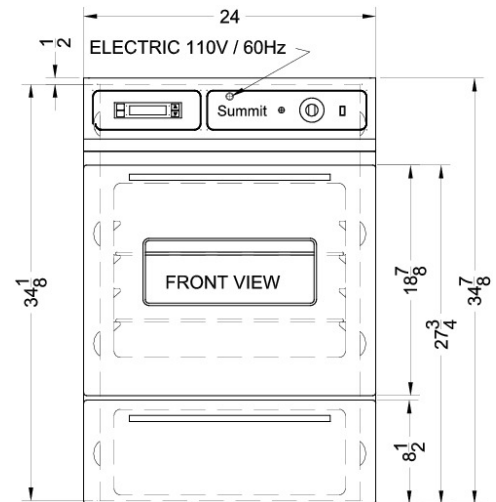

WTM7212KW

34.5" x 24" x 24" (H x W x D)

White gas wall oven with electronic ignition, digital clock/timer, and oven window; for cutouts 22 3/8" wide by 34 1/8" high

Highlights:

Gas wall oven with electronic ignition

34 1/8" H x 22 3/8" W x 23" D cutout dimensions fit many pre-existing kitchen spaces

Extend the height to 39" with optional trim kit TKW700

Includes a digital clock and timer

Product Features:

Porcelain construction	Durable construction built to last
Digital clock and timer	Added convenience for easier cooking
Oven window	Provides a clean view into the oven interior
Lower broiler compartment	Drop-down door with lower section for separate broiling
Broiler pan included	Two-piece porcelain broiler tray with grease well
Removable oven door	Convenient for cleaning unit
Electronic glow bar ignition	Standard on SUMMIT wallovens
LP convertible	This unit is set for natural gas but can be converted to LP without a kit
Interior light	Oven includes light with exterior on/off switch

WTM7212KW Specifications:

Overview	
Height to Cabinet	34.5"
Width	24.0"
Depth	24.0"
Capacity	2.92 cu.ft.
Door	White
Cabinet	White
Weight	145.0 lbs.
Shipping Weight	150.0 lbs.
Parts & Labor Warranty	1 Year
Gas Wolloven	
Ignition	Spark
LP Convertible	Yes
Controls	Dial
Oven Light	Yes
Cooking Timer	Yes
Cleaning Type	Manual
Oven Window	Yes
Interior Height	14.0"
Interior Width	19.0"
Interior Depth	18.0"
Cutout Height	34.18"
Cutout Width	22.38"
Cutout Depth	23.0"