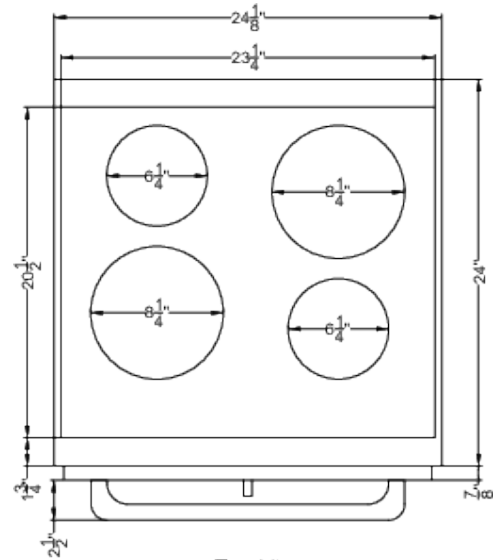

## TEM665BW Specifications:

Overview	
Height of Cabinet	35.75" (91 cm)
Width	24.13" (61 cm)
Depth	24.0" (61 cm)
Door	Stainless Steel
Cabinet	Black
US Electrical Safety	ETL
Voltage/Frequency	220 V AC/60 Hz
Weight	150.0 lbs. (68 kg)
Parts & Labor Warranty	1 Year
UPC	761101145983
Electric Range	
Oven Capacity	2.92 cu.ft. (83 L)
Cooktop Surface	Glass
Element Type	Induction
Number of Elements	4
Element #1 Size	8.25" (21 cm)
Element #1 Wattage	2000.0
Element #2 Size	6.25" (16 cm)
Element #2 Wattage	1500.0
Element #3 Size	8.25" (21 cm)
Element #3 Wattage	2000.0
Element #4 Size	6.25" (16 cm)
Element #4 Wattage	1500.0
Burner Controls	Digital
Oven Controls	Dial
Oven Light	Yes
Cleaning Type	Manual
Oven Rack Qty	2
Oven Window	Yes
Oven Interior Height	14.0" (36 cm)
Oven Interior Width	19.0" (48 cm)
Oven Interior Depth	19.0" (48 cm)
Individual Indicator Lights	Yes
Storage Compartment	Yes
Broiler Location	Inside Oven