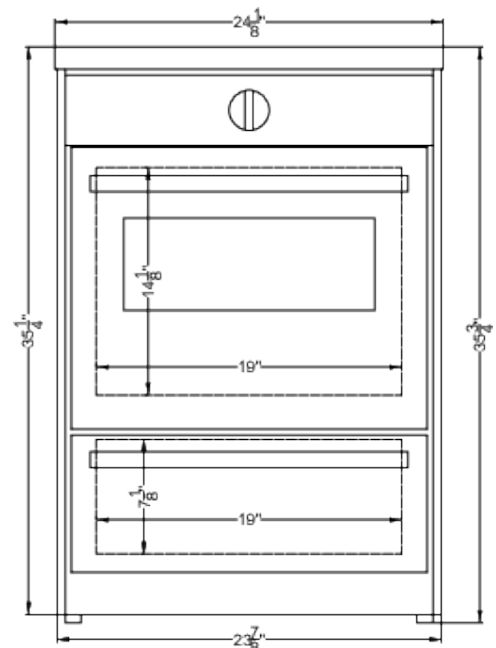

TEM665BW Specifications:

Overview	
Height of Cabinet	35.75" (91 cm)
Width	24.13" (61 cm)
Depth	24.0" (61 cm)
Door	Stainless Steel
Cabinet	Black
US Electrical Safety	ETL
Voltage/Frequency	220 V AC/60 Hz
Weight	150.0 lbs. (68 kg)
Parts & Labor Warranty	1 Year
UPC	761101145983
Electric Range	
Oven Capacity	2.92 cu.ft. (83 L)
Cooktop Surface	Glass
Element Type	Induction
Number of Elements	4
Element #1 Size	8.25" (21 cm)
Element #1 Wattage	2000.0
Element #2 Size	6.25" (16 cm)
Element #2 Wattage	1500.0
Element #3 Size	8.25" (21 cm)
Element #3 Wattage	2000.0
Element #4 Size	6.25" (16 cm)
Element #4 Wattage	1500.0
Burner Controls	Digital
Oven Controls	Dial
Oven Light	Yes
Cleaning Type	Manual
Oven Rack Qty	2
Oven Window	Yes
Oven Interior Height	14.0" (36 cm)
Oven Interior Width	19.0" (48 cm)
Oven Interior Depth	19.0" (48 cm)
Individual Indicator Lights	Yes
Storage Compartment	Yes
Broiler Location	Inside Oven

Front View