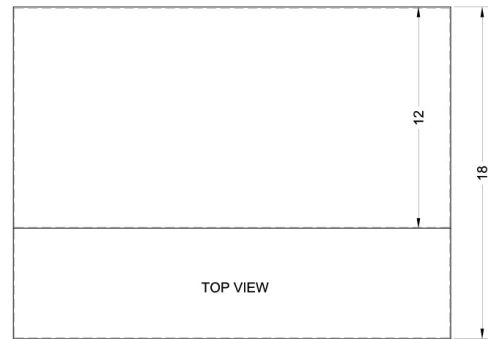

Shell36W

5" x 36" x 18" (H x W x D)

36" wide shell hood in white

Highlights:

36" wide shell hood to match 36" ranges

White finish and contemporary styling

Made in the USA

Product Features:

No electrical components	Shell hoods do not include light or fan
White finish	Black, bisque, and stainless steel shell hoods also available
36 inch width	Designed to match 36 inch ranges; also available in 20, 24, and 30 inch widths
Made in the USA	Solidly constructed for years of use
More sizes available	Additional sizes can be specially ordered (minimums apply)

Shell36W Specifications:

Overview	
Height of Cabinet	5.0" (13 cm)
Width	36.0" (91 cm)
Depth	18.0" (46 cm)
Cabinet	White
Weight	10.0 lbs. (5 kg)
Shipping Weight	20.0 lbs. (9 kg)
Parts & Labor Warranty	1 Year
UPC	761101019802

MODEL NO.	WIDTH
SHELL20	19 7/8"
SHELL24	23 7/8"
SHELL30	29 7/8"
SHELL36	35 7/8"
SHELL42SS	41 7/8"
SHELL48SS	47 7/8"