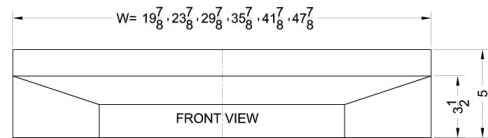

Shell36W

5" x 36" x 18" (H x W x D)

36" wide shell hood in white

Highlights:

36" wide shell hood to match 36" ranges

White finish and contemporary styling

Made in the USA

Product Features:

No electrical components	Shell hoods do not include light or fan
White finish	Black, bisque, and stainless steel shell hoods also available
36 inch width	Designed to match 36 inch ranges; also available in 20, 24, and 30 inch widths
Made in the USA	Solidly constructed for years of use
More sizes available	Additional sizes can be specially ordered (minimums apply)

Shell36W Specifications:

Overview	
Height of Cabinet	5.0" (13 cm)
Width	36.0" (91 cm)
Depth	18.0" (46 cm)
Cabinet	White
Weight	10.0 lbs. (5 kg)
Shipping Weight	20.0 lbs. (9 kg)
Parts & Labor Warranty	1 Year
UPC	761101019802

MODEL NO.	WIDTH
SHELL20	19 7/8"
SHELL24	23 7/8"
SHELL30	29 7/8"
SHELL36	35 7/8"
SHELL42SS	41 7/8"
SHELL48SS	47 7/8"