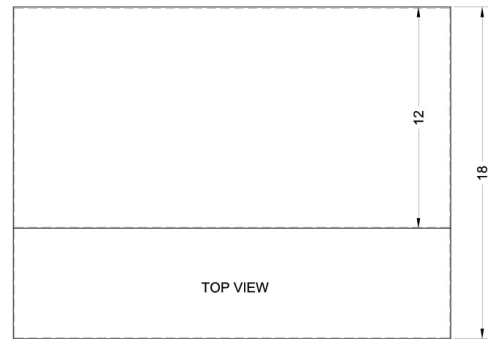

Shell24SS

5" x 24" x 18" (H x W x D)

24" wide shell hood in stainless steel

Highlights:

24" wide shell hood to match slim apartment sized ranges

Stainless steel finish for lasting durability

No electrical components included

Product Features:

24 inch width	Designed to match 24 inch ranges; also available in 20, 30, and 36 inch widths
No electrical components	Shell hoods do not include light or fan
No electrical components	Shell hoods do not include light or fan 20 inch width
Stainless steel finish	White, black, and bisque shell hoods also available in same size
Made in the USA	Solidly constructed for years of use

Shell24SS Specifications:

Overview	
Height of Cabinet	5.0" (13 cm)
Width	24.0" (61 cm)
Depth	18.0" (46 cm)
Cabinet	Stainless Steel
Weight	10.0 lbs. (5 kg)
Shipping Weight	16.0 lbs. (7 kg)
Parts & Labor Warranty	1 Year
UPC	761101019987

W = 19⁷/₈, 23⁷/₈, 29⁷/₈, 35⁷/₈, 41⁷/₈, 47⁷/₈

MODEL NO.	WIDTH
SHELL20	19 7/8"
SHELL24	23 7/8"
SHELL30	29 7/8"
SHELL36	35 7/8"
SHELL42SS	41 7/8"
SHELL48SS	47 7/8"