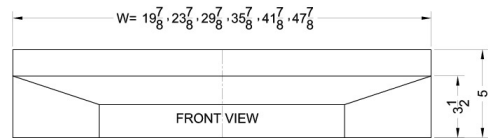

Shell24SS

5" x 24" x 18" (H x W x D)

24" wide shell hood in stainless steel

Highlights:

24" wide shell hood to match slim apartment sized ranges

Stainless steel finish for lasting durability

No electrical components included

Product Features:

24 inch width	Designed to match 24 inch ranges; also available in 20, 30, and 36 inch widths
No electrical components	Shell hoods do not include light or fan
No electrical components	Shell hoods do not include light or fan 20 inch width
Stainless steel finish	White, black, and bisque shell hoods also available in same size
Made in the USA	Solidly constructed for years of use

Shell24SS Specifications:

Overview	
Height of Cabinet	5.0" (13 cm)
Width	24.0" (61 cm)
Depth	18.0" (46 cm)
Cabinet	Stainless Steel
Weight	10.0 lbs. (5 kg)
Shipping Weight	16.0 lbs. (7 kg)
Parts & Labor Warranty	1 Year
UPC	761101019987

W = 19⁷/₈, 23⁷/₈, 29⁷/₈, 35⁷/₈, 41⁷/₈, 47⁷/₈

MODEL NO.	WIDTH
SHELL20	19 7/8"
SHELL24	23 7/8"
SHELL30	29 7/8"
SHELL36	35 7/8"
SHELL42SS	41 7/8"
SHELL48SS	47 7/8"