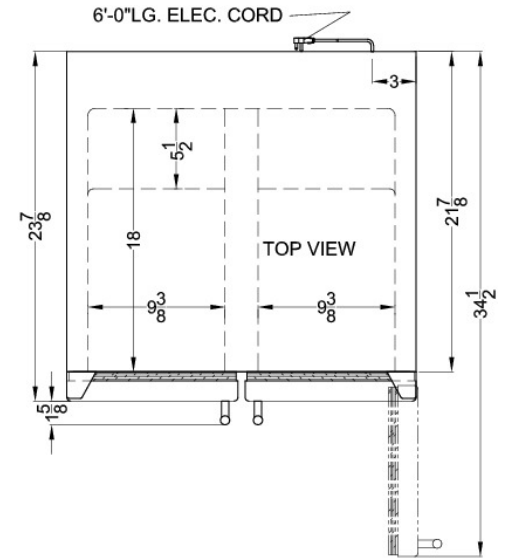

SWBV24SS

34.5" x 23.88" x 23.88" (H x W x D)

Dual zone wine/beverage center for built-in or freestanding use, with French door swing, stainless steel construction, and digital controls

Highlights:

French door swing with independent temperature zones for red and white wine storage

SWBV24SS Specifications:

Overview	
Height	34.5"
Width	23.88"
Depth	23.88"
Depth with Handle	25.5"
Depth with door at 90°	34.5"
Capacity	5.1 cu.ft.
Bottles	21 bottles
Defrost Type	Automatic
Door	Stainless Steel
Cabinet	Stainless Steel
US Electrical Safety	CSA
Amps	2.2
Voltage/Frequency	115 V AC/60 Hz
Weight	101.0 lbs.
Shipping Weight	120.0 lbs.
Parts & Labor Warranty	1 Year
Compressor Warranty	5 Years
Wine Cellar	
Number of Zones	2
Door Swing	French
Adjustable Shelves	Yes
Shelf Qty	9
Thermostat Type	Digital
Interior Light	Yes
Fan Type	Interior and Exterior
Refrigerant Type	R134a
Refrigerant Amount	2.65 oz.
High Side PSI	250.0
Low Side PSI	103.0
Interior Height 1	26.0"
Interior Width 1	9.38"
Interior Depth 1	18.0"
Compressor Step Height	4.38"
Compressor Step Width	9.38"
Compressor Step Depth	5.5"

Level Legs	2
Wheels	4
Interior Height 2	26.0"
Interior Width 2	9.38"
Interior Depth 2	18.0"

SUMMIT APPLIANCE DIVISION FELIX STORCH, INC.

770 Garrison Avenue, Bronx, NY 10474 USA TEL 718-893-3900 FAX 844-478-8799 info@summitappliance.com www.summitappliance.com