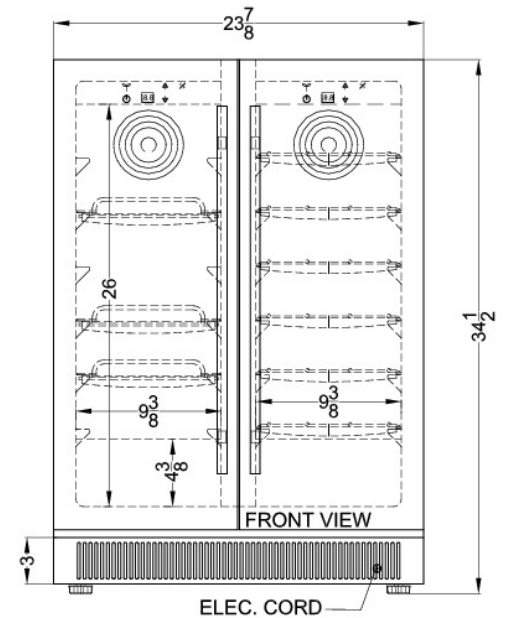

SWBV24SS Specifications:

Overview	
Height	34.5"
Width	23.88"
Depth	23.88"
Depth with Handle	25.5"
Depth with door at 90°	34.5"
Capacity	5.1 cu.ft.
Bottles	21 bottles
Defrost Type	Automatic
Door	Stainless Steel
Cabinet	Stainless Steel
US Electrical Safety	CSA
Amps	2.2
Voltage/Frequency	115 V AC/60 Hz
Weight	101.0 lbs.
Shipping Weight	120.0 lbs.
Parts & Labor Warranty	1 Year
Compressor Warranty	5 Years
Wine Cellar	
Number of Zones	2
Door Swing	French
Adjustable Shelves	Yes
Shelf Qty	9
Thermostat Type	Digital
Interior Light	Yes
Fan Type	Interior and Exterior
Refrigerant Type	R134a
Refrigerant Amount	2.65 oz.
High Side PSI	250.0
Low Side PSI	103.0
Interior Height 1	26.0"
Interior Width 1	9.38"
Interior Depth 1	18.0"
Compressor Step Height	4.38"
Compressor Step Width	9.38"
Compressor Step Depth	5.5"

Level Legs	2
Wheels	4
Interior Height 2	26.0"
Interior Width 2	9.38"
Interior Depth 2	18.0"

SUMMIT APPLIANCE DIVISION FELIX STORCH, INC.

770 Garrison Avenue, Bronx, NY 10474 USA TEL 718-893-3900 FAX 844-478-8799 info@summitappliance.com www.summitappliance.com