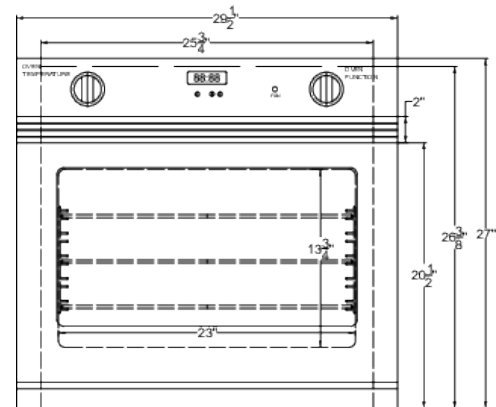

Made in Italy for Summit

Stainless steel front with pro style handle

Product Features:

30" wide gas wall oven	Deluxe design for wall installation in 26 5/8" H x 28" W x 24" D cutouts
Made in Italy	Designed and manufactured in Italy for Summit
Stainless steel construction	Professional style built to last with brushed stainless steel construction on the door and manifold
Professional handle	Solid tube handle in brushed stainless steel for a luxury look and strong grip
LP convertible	Unit comes set for natural gas but ships with an LP kit for easy conversion to propane connections
Large oven window	Extra wide glass window provides a full view of your cooking
Interior light	Stays on during the bake and broil process so you can observe your cooking progress at a glance
Convection function	Interior fan option offers more even convection heating, ideal for faster defrosting large dishes. Combine with the bake or broil function
Broil function	Broiler is located inside main cavity and can be accessed easily with its knob control

SGWOGD30 Specifications:

Overview	
Height of Cabinet	27.0" (69 cm)
Width	29.5" (75 cm)
Depth	22.63" (57 cm)
Depth with Handle	24.63" (63 cm)
Depth with door at 90°	39.75" (101 cm)
Capacity	3.0 cu.ft. (85 L)
Door	Stainless Steel
Cabinet	Stainless Steel
US Electrical Safety	ETL
Canadian Electrical Safety	ETL-C
Amps	15.0
Voltage/Frequency	115 V AC/60 Hz
Weight	144.0 lbs. (65 kg)
Shipping Weight	164.0 lbs. (74 kg)
Parts & Labor Warranty	1 Year
UPC	761101064819
Gas Wolloven	
Ignition	Spark
LP Convertible	Yes
Oven Capacity	3.0
Controls	Dial
Oven Light	Yes
Cooking Timer	Yes
Cleaning Type	Manual
Oven Rack Qty	3
Oven Window	Yes
Interior Height	13.75" (35 cm)
Interior Width	23.0" (58 cm)
Interior Depth	16.0" (41 cm)
Cutout Height	26.63" (68 cm)
Cutout Width	28.0" (71 cm)
Cutout Depth	24.0" (61 cm)

TOP VIEW

FRONT VIEW
GLASS WINDOW