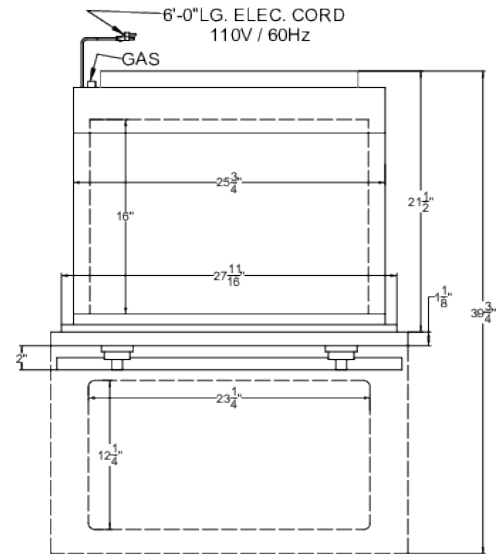

Made in Italy for Summit

Stainless steel front with pro style handle

Product Features:

30" wide gas wall oven	Deluxe design for wall installation in 26 5/8" H x 28" W x 24" D cutouts
Made in Italy	Designed and manufactured in Italy for Summit
Stainless steel construction	Professional style built to last with brushed stainless steel construction on the door and manifold
Professional handle	Solid tube handle in brushed stainless steel for a luxury look and strong grip
LP convertible	Unit comes set for natural gas but ships with an LP kit for easy conversion to propane connections
Large oven window	Extra wide glass window provides a full view of your cooking
Interior light	Stays on during the bake and broil process so you can observe your cooking progress at a glance
Convection function	Interior fan option offers more even convection heating, ideal for faster defrosting large dishes. Combine with the bake or broil function
Broil function	Broiler is located inside main cavity and can be accessed easily with its knob control

SGWOGD30 Specifications:

Overview	
Height of Cabinet	27.0" (69 cm)
Width	29.5" (75 cm)
Depth	22.63" (57 cm)
Depth with Handle	24.63" (63 cm)
Depth with door at 90°	39.75" (101 cm)
Capacity	3.0 cu.ft. (85 L)
Door	Stainless Steel
Cabinet	Stainless Steel
US Electrical Safety	ETL
Canadian Electrical Safety	ETL-C
Amps	15.0
Voltage/Frequency	115 V AC/60 Hz
Weight	144.0 lbs. (65 kg)
Shipping Weight	164.0 lbs. (74 kg)
Parts & Labor Warranty	1 Year
UPC	761101064819
Gas Wolloven	
Ignition	Spark
LP Convertible	Yes
Oven Capacity	3.0
Controls	Dial
Oven Light	Yes
Cooking Timer	Yes
Cleaning Type	Manual
Oven Rack Qty	3
Oven Window	Yes
Interior Height	13.75" (35 cm)
Interior Width	23.0" (58 cm)
Interior Depth	16.0" (41 cm)
Cutout Height	26.63" (68 cm)
Cutout Width	28.0" (71 cm)
Cutout Depth	24.0" (61 cm)