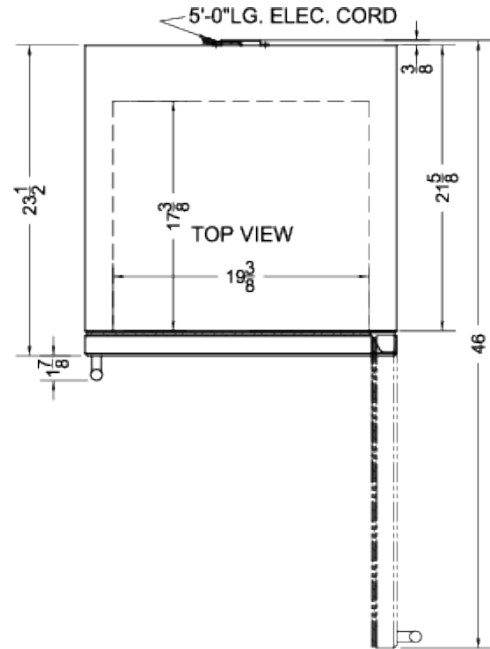

PTHC65G

36" x 23.63" x 23.5" (H x W x D)

Single chamber passive heating blanket warmer with glass door, stainless steel interior and exterior, digital thermostat, and lock

Highlights:

Designed and assembled in the USA

PTHC65G Specifications:

Overview	
Height of Cabinet	36.0" (91 cm)
Width	23.63" (60 cm)
Depth	23.5" (60 cm)
Depth with Handle	25.38" (64 cm)
Depth with door at 90°	46.0" (117 cm)
Capacity	4.57 cu.ft. (129 L)
Door	Glass
Cabinet	Stainless Steel
US Electrical Safety	ETL
Canadian Electrical Safety	ETL-C
Amps	5.5
Voltage/Frequency	115 V AC/60 Hz
Weight	140.0 lbs. (64 kg)
Shipping Weight	145.0 lbs. (66 kg)
Parts & Labor Warranty	1 Year
UPC	761101066110
Warming Cabinet	
Door Swing	RHD
Reversible	Factory Reversible
Adjustable Shelves	Yes
Shelf Type	Chrome
Shelf Qty	3
Thermostat Type	Digital
Interior Height	22.5" (57 cm)
Interior Width	19.38" (49 cm)
Interior Depth	17.38" (44 cm)
Level Legs	4
Dolly	Optional
Temperature Range	90 to 140°F