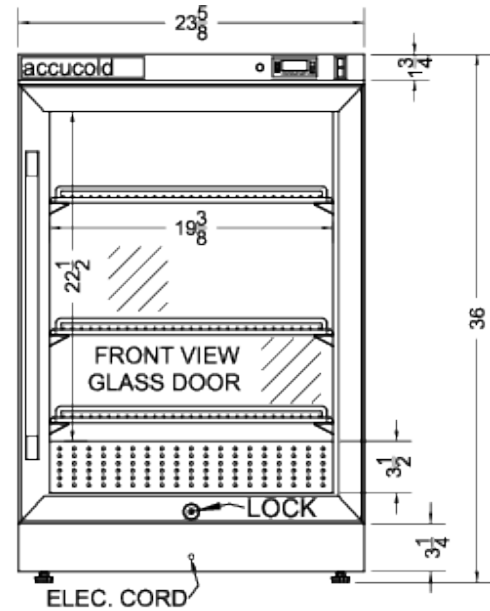

No internal fans or moving parts ensure silent, safe, and efficient operation

Stainless steel interior for durable use and easy cleaning

Product Features:

90 to 140°F temperature range	Designed and set to keep blankets warm in hospitals, medical and physical therapy offices, spas, and other facilities
Passive heating	Fixed heaters located at the bottom of the cabinet with no fans or moving parts to minimize lint buildup for safer, more efficient use
Digital thermostat	Electronic controls are conveniently located externally for easy temperature adjustment
Electronic readout	Large LED temperature display ensures your staff can easily monitor the interior temperature
Silent operation	No moving parts to ensure a quiet performance
Double pane tempered glass door	Heat-safe glass door offers a full view of stored contents, with a stainless steel door trim to highlight the interior
Professional handle	Stainless steel handle completes the professional look
Stainless steel interior	Interior walls are constructed from stainless steel to ensure lasting durability and easy cleaning
Cantilevered shelving system	Three easily adjustable chrome shelves to accommodate virtually any size

PTHC65G Specifications:

Overview	
Height of Cabinet	36.0" (91 cm)
Width	23.63" (60 cm)
Depth	23.5" (60 cm)
Depth with Handle	25.38" (64 cm)
Depth with door at 90°	46.0" (117 cm)
Capacity	4.57 cu.ft. (129 L)
Door	Glass
Cabinet	Stainless Steel
US Electrical Safety	ETL
Canadian Electrical Safety	ETL-C
Amps	5.5
Voltage/Frequency	115 V AC/60 Hz
Weight	140.0 lbs. (64 kg)
Shipping Weight	145.0 lbs. (66 kg)
Parts & Labor Warranty	1 Year
UPC	761101066110
Warming Cabinet	
Door Swing	RHD
Reversible	Factory Reversible
Adjustable Shelves	Yes
Shelf Type	Chrome
Shelf Qty	3
Thermostat Type	Digital
Interior Height	22.5" (57 cm)
Interior Width	19.38" (49 cm)
Interior Depth	17.38" (44 cm)
Level Legs	4
Dolly	Optional
Temperature Range	90 to 140°F