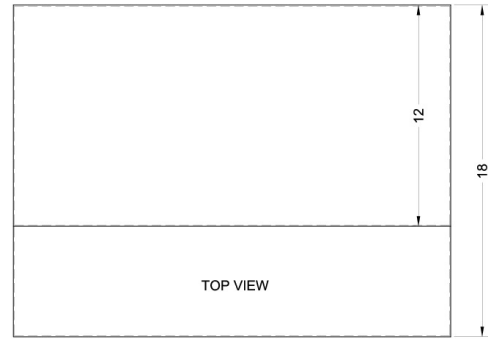

# HSHELL30WH

5" x 30" x 18" (H x W x D)

30" wide shell hood in white

### Highlights:

30" wide shell hood to match 30" ranges

White finish and contemporary styling

Made in the USA

## HSHELL30WH Specifications:

Overview	
Height of Cabinet	5.0" (13 cm)
Width	30.0" (76 cm)
Depth	18.0" (46 cm)
Cabinet	White
Weight	10.0 lbs. (5 kg)
Shipping Weight	22.0 lbs. (10 kg)
Parts & Labor Warranty	1 Year
UPC	761101077444

MODEL NO.	WIDTH
SHELL20	19 7/8"
SHELL24	23 7/8"
SHELL30	29 7/8"
SHELL36	35 7/8"
SHELL42SS	41 7/8"
SHELL48SS	47 7/8"