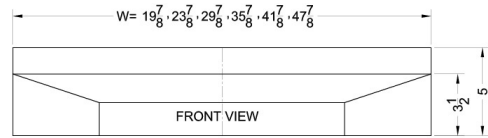

# HSHELL30WH

5" x 30" x 18" (H x W x D)

30" wide shell hood in white

### Product Features:

No electrical components	Shell hoods do not include light or fan
White finish	Black and stainless steel shell hoods also available
30 inch width	Designed to match 30 inch ranges; also available in 20, 24, and 36 inch widths
Made in the USA	Solidly constructed for years of use
More sizes available	Additional sizes can be specially ordered (minimums apply)

## HSHELL30WH Specifications:

Overview	
Height of Cabinet	5.0" (13 cm)
Width	30.0" (76 cm)
Depth	18.0" (46 cm)
Cabinet	White
Weight	10.0 lbs. (5 kg)
Shipping Weight	22.0 lbs. (10 kg)
Parts & Labor Warranty	1 Year
UPC	761101077444

MODEL NO.	WIDTH
SHELL20	19 7/8"
SHELL24	23 7/8"
SHELL30	29 7/8"
SHELL36	35 7/8"
SHELL42SS	41 7/8"
SHELL48SS	47 7/8"