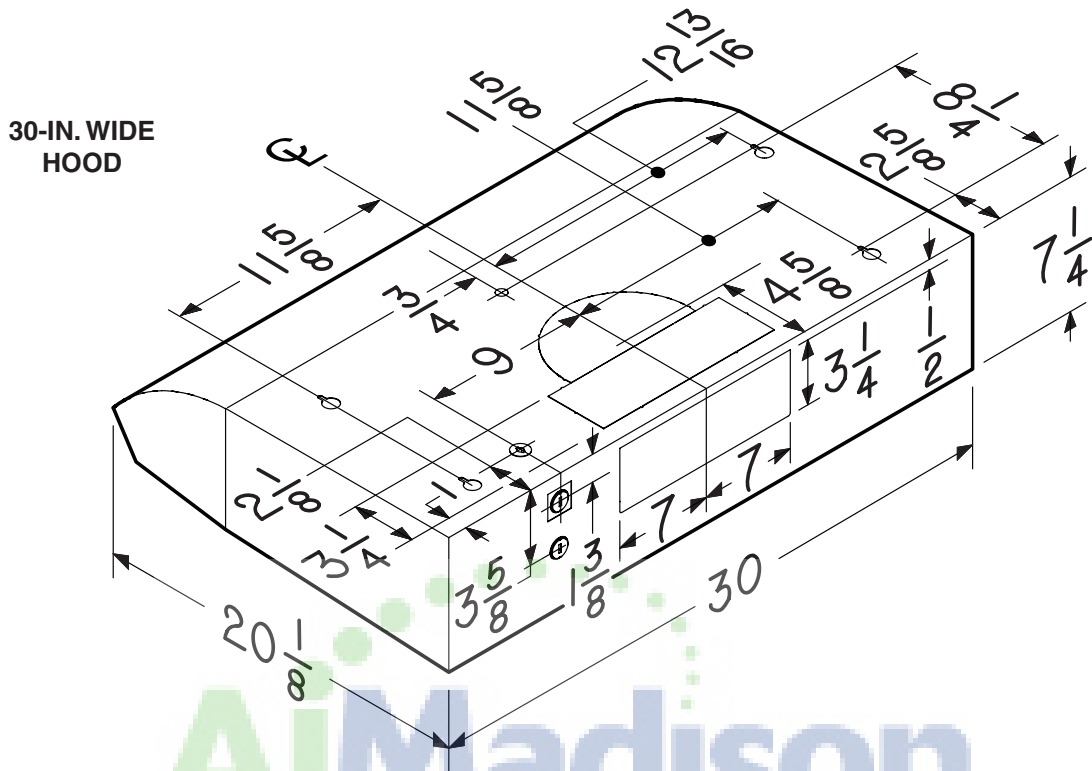

Broan-NuTone LLC Hartford, Wisconsin www.broan.com 800-558-1711

REFERENCE	QTY.	REMARKS	Project
			Location
			Architect
			Engineer
			Contractor
			Submitted by Date

EVOLUTION™ 4 RANGE HOOD QP4 SERIES

DIMENSIONS