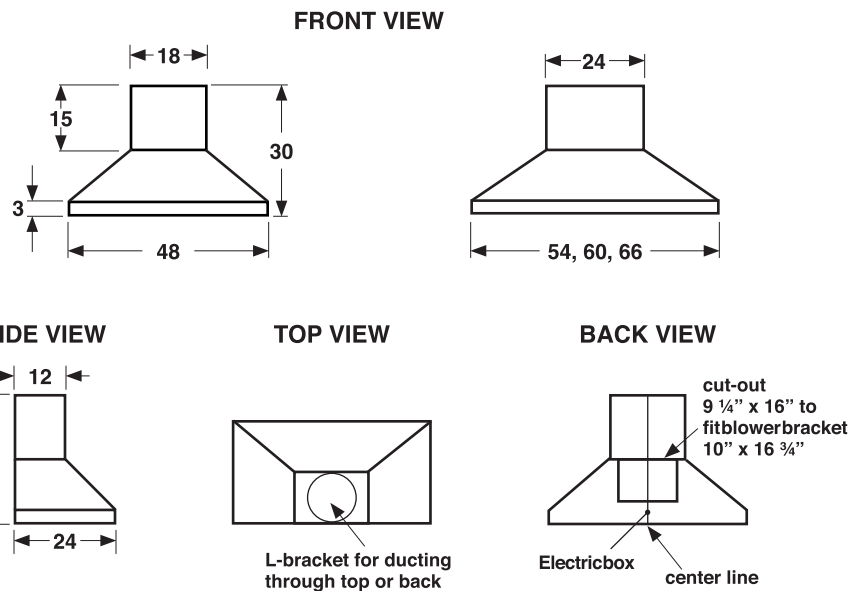

BS-PC48240, BS-PC54240, BS-PC60240, BS-PC66240

Manufacturing Facility:
600 Arlington Street, Reading, PA USA 19611
www.bluestarcooking.com

0608-01-RevA