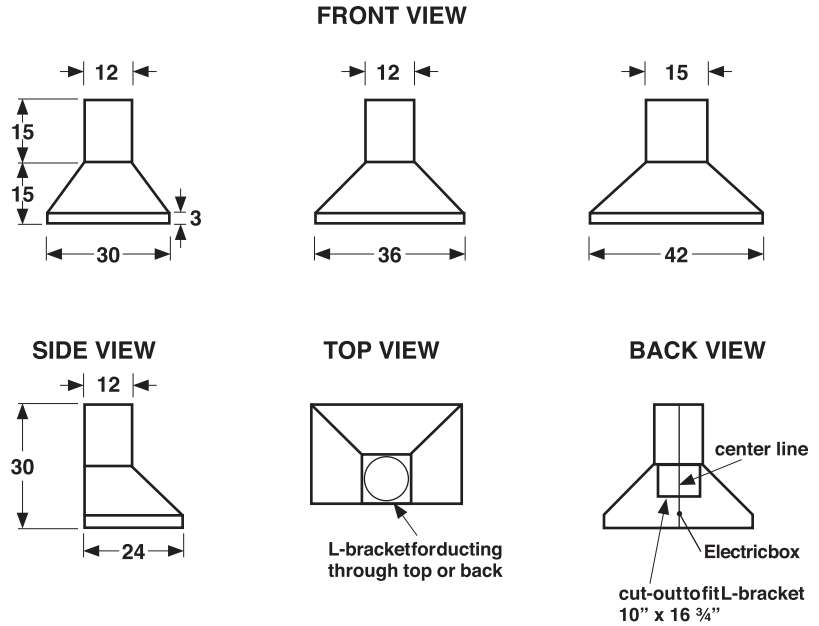

BLUESTAR PYRAMID HOOD SERIES

Standard Features

- Commercial grade 18 gauge 300 stainless steel construction.
- Welded seamless corners.
- Dishwasher safe stainless steel baffle filters.
- Variable blower control.
- Halogen lamps with dimmer control.
- Reversible top or rear exhaust.
- Hidden control knobs.
- Quiet performance.
- 1 year parts and labor warranty.

Optional Accessories

- Wall switch kit.
- Available in 190 colors.

Electrical Requirements

- 15 amps at 120 volts.
- Light bulbs are PAR 16 60 watt halogen.
- Blowers must be purchased separately.

Dealer

BS-PC30240, BS-PC36240 & BS-PC42240