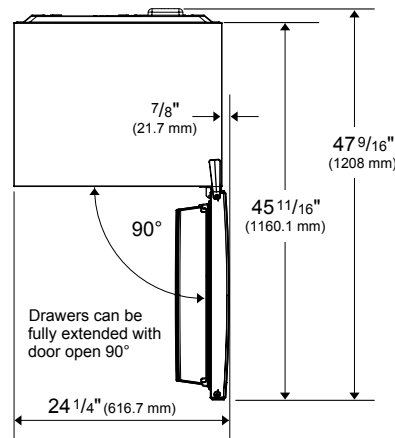

24" COUNTER-DEPTH BOTTOM FREEZER REFRIGERATOR WITH ICE MAKER

BRFB1046SS

Dimensions and Installation