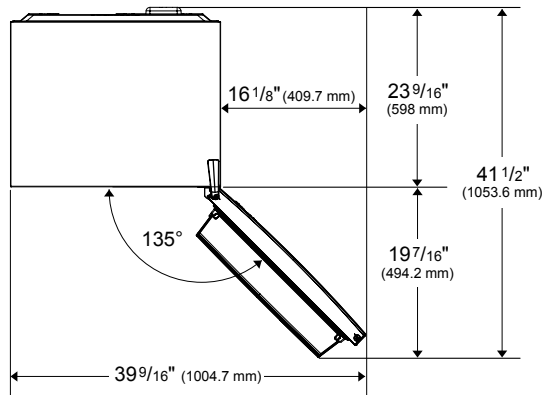

24" COUNTER-DEPTH BOTTOM FREEZER REFRIGERATOR WITH ICE MAKER

BRFB1046SS

Dimensions and Installation