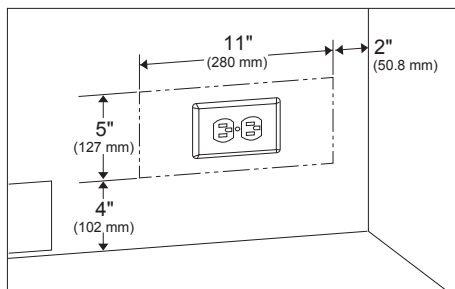

Electrical Location

NOTE TO THE INSTALLER: All height, width and depth dimensions are shown in inches (as well as metric). Beko US Inc. reserves the absolute and unrestricted right to change product materials and specifications, at any time, without notice. Please visit our website www.blombergappliances.com or call 888-352-2356 to verify the latest specifications with final dimensional data and other details prior to installation and making a cutout. Applicable product limited warranty information may be found in accompanying product materials or you may contact your account manager for further details. Proper installation is the responsibility of the installer. Product failure due to improper installation is not covered under the Limited Warranty.