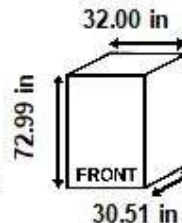

VOLTAGE : 120V / CLASS : T

WEIGHT (lbs) : 246.96

MADE IN THAILAND / EXPORT ONLY

Energy
Verified

HOUSEHOLD REFRIGERATOR
SA45249

VERTICAL LOADING ONLY

**CAUTION - RISK OF FIRE OR
EXPLOSION DUE TO FLAMMABLE
REFRIGERANT USED.**