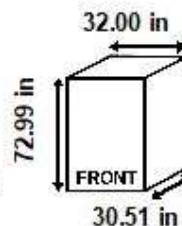

VERTICAL LOADING ONLY

**CAUTION - RISK OF FIRE OR
EXPLOSION DUE TO FLAMMABLE
REFRIGERANT USED.**

870000983249999990601

BRFD21612SS

870000983249999990601