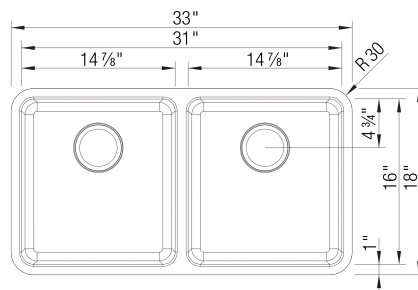

Sink Specifications

Color	SKU
Satin brushed finish	442768

Design and Planning Tips

- Min cabinet size: 36 in (914 mm)

What is included:

Installation instructions, Cut-out template, Undermount clips, Limited Lifetime Warranty

Codes & Standards

ASME A112.19.3-2017/CSA B45.4-17

Optional Accessories

CapFlow Strainer Cover	517666
Sink clips	212594
Foldable Grid	238483
Sink Grid	237143

FORMERA Equal Double Stainless steel Satin brushed finish

Warranty

BLANCO offers a limited lifetime warranty on all sinks and faucets, as well as a one-year warranty on all custom accessories.

Code/Standards Compliance

BLANCO sinks and faucets are third-party tested and certified to standards and listed by applicable certification bodies. For more information on individual product listings, contact our office or listing organization.

View our how-to videos to learn more about installing and caring for BLANCO products:
<https://www.blanco.com/us-en/service/how-to-videos/how-to-videos-for-sinks/>

Questions? Contact us today

BLANCO America, Inc.
110 Mount Holly By-Pass
Lumberton, NJ 08048

Phone & Fax
Phone: 888-668-6201
Fax: 609-668-6211

While BLANCO endeavors to provide accurate information, all dimensions are nominal, cannot be guaranteed, and are subject to change or cancellation. BLANCO assumes no responsibility for use of superseded or voided specifications.