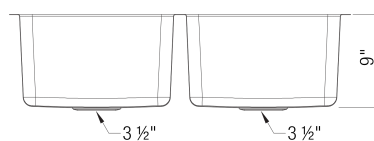

FORMERA Equal Double Stainless steel Satin brushed finish

Warranty

BLANCO offers a limited lifetime warranty on all sinks and faucets, as well as a one-year warranty on all custom accessories.

Code/Standards Compliance

BLANCO sinks and faucets are third-party tested and certified to standards and listed by applicable certification bodies. For more information on individual product listings, contact our office or listing organization.

View our how-to videos to learn more about installing and caring for BLANCO products:
<https://www.blanco.com/us-en/service/how-to-videos/how-to-videos-for-sinks/>

Questions? Contact us today

BLANCO America, Inc.
110 Mount Holly By-Pass
Lumberton, NJ 08048

Phone & Fax
Phone: 888-668-6201
Fax: 609-668-6211

While BLANCO endeavors to provide accurate information, all dimensions are nominal, cannot be guaranteed, and are subject to change or cancellation. BLANCO assumes no responsibility for use of superseded or voided specifications.