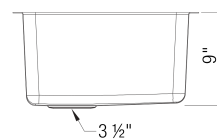

FORMERA Equal Double Stainless steel Satin brushed finish

Warranty

BLANCO offers a limited lifetime warranty on all sinks and faucets, as well as a one-year warranty on all custom accessories.

Code/Standards Compliance

BLANCO sinks and faucets are third-party tested and certified to standards and listed by applicable certification bodies. For more information on individual product listings, contact our office or listing organization.

View our how-to videos to learn more about installing and caring for BLANCO products:
<https://www.blanco.com/us-en/service/how-to-videos/how-to-videos-for-sinks/>

Questions? Contact us today

BLANCO America, Inc.
110 Mount Holly By-Pass
Lumberton, NJ 08048

Phone & Fax
Phone: 888-668-6201
Fax: 609-668-6211

While BLANCO endeavors to provide accurate information, all dimensions are nominal, cannot be guaranteed, and are subject to change or cancellation. BLANCO assumes no responsibility for use of superseded or voided specifications.