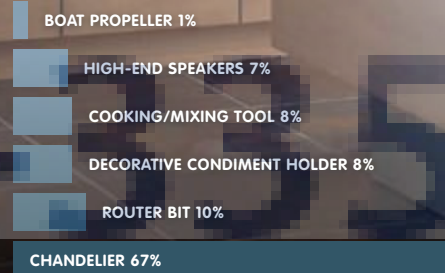

All range hoods deal with air, but how many are sculpted by it? The elegant, polished steel of **VERTIGO DOUBLE** takes its inspiration from the vortexes of air that surround us as we breathe, ascending upward in a harmonious and fluid dance.