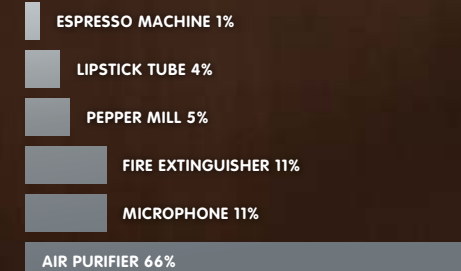

What people think this hood looks like: