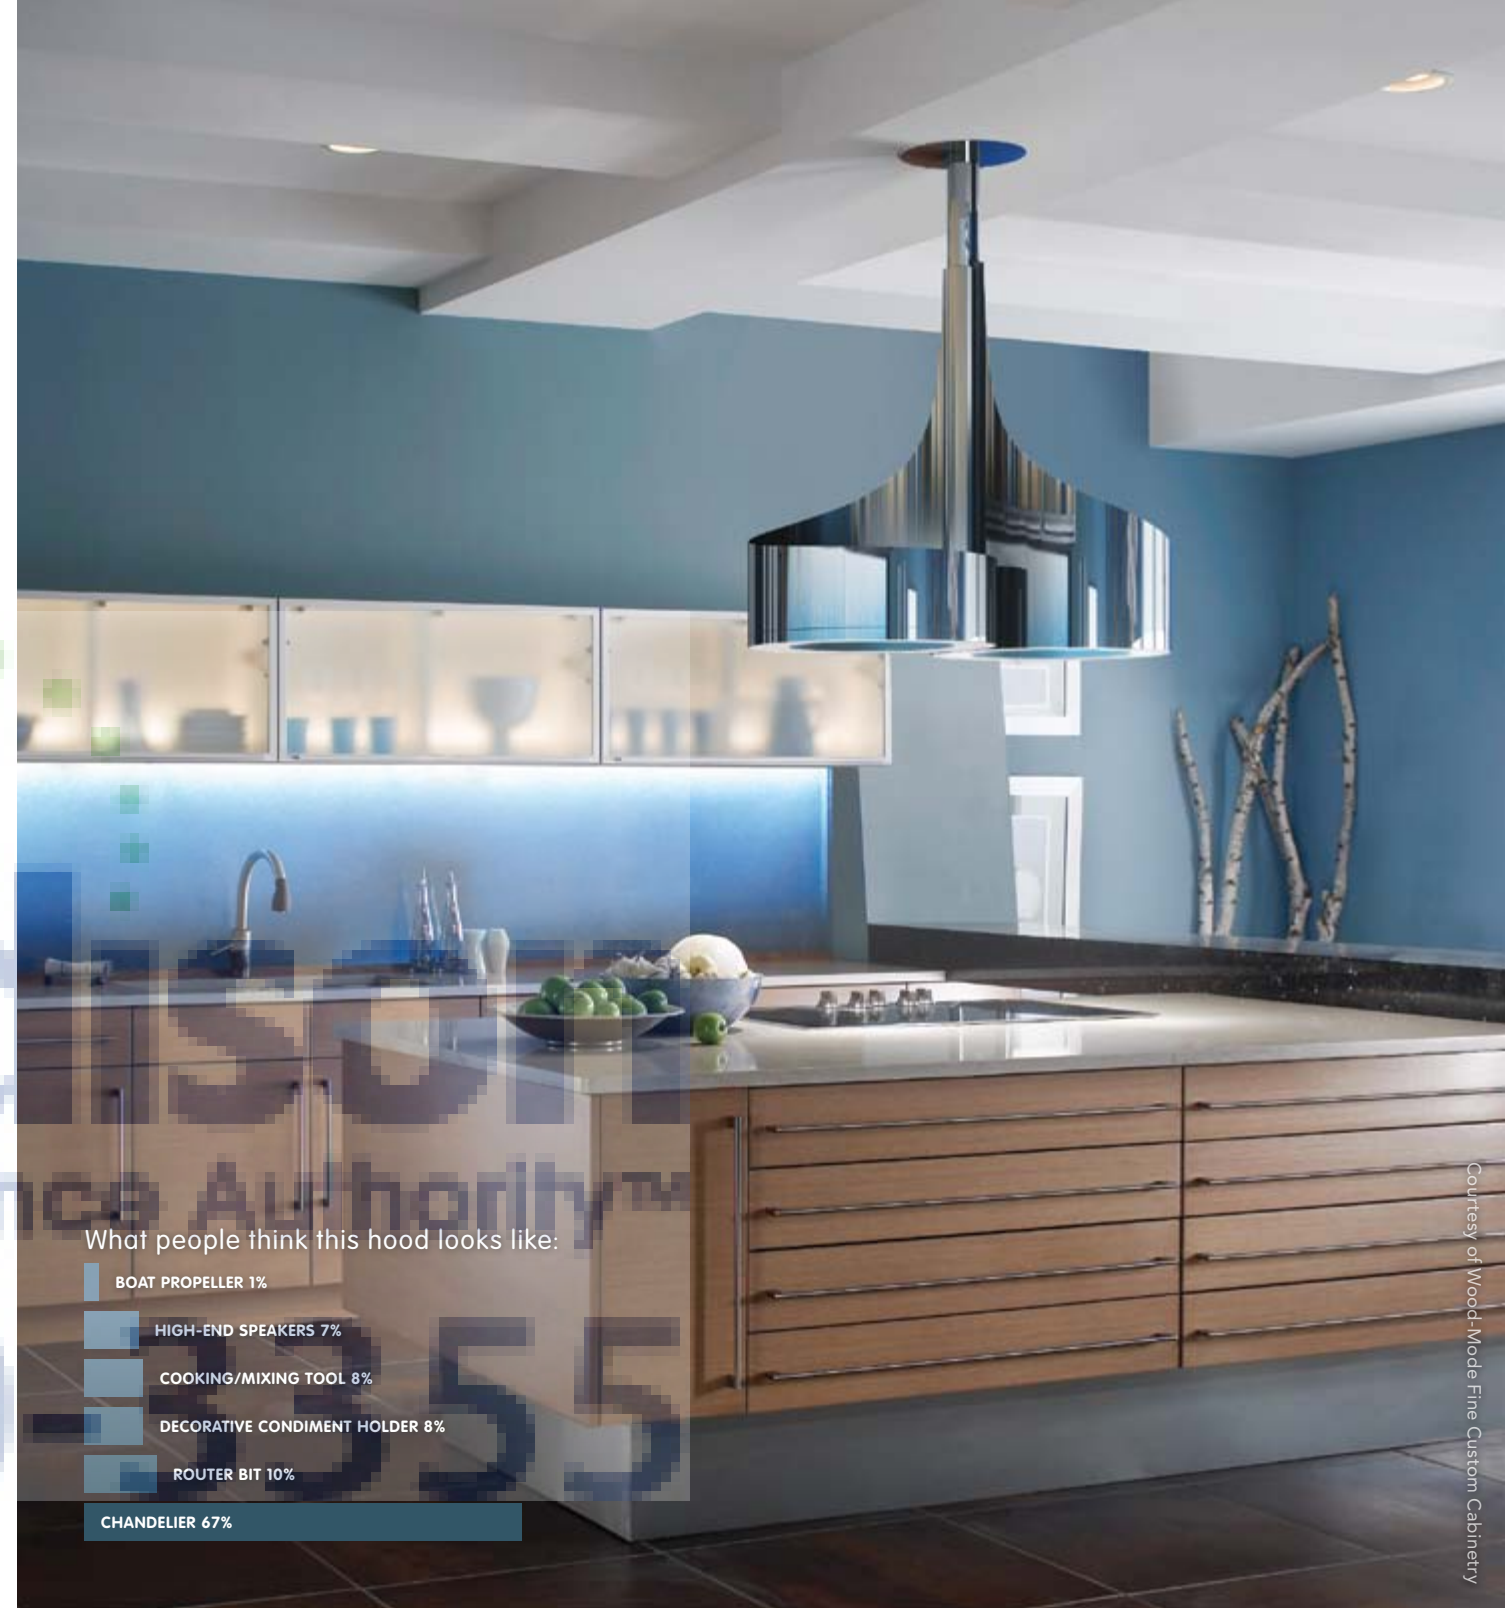

What people think this hood looks like: