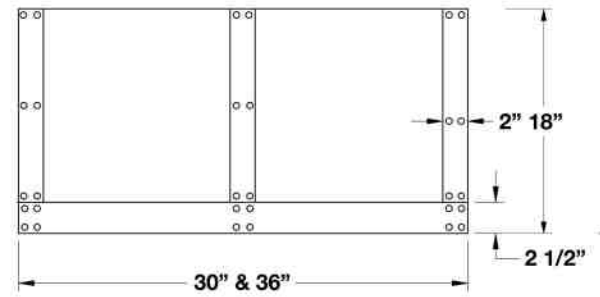

Specifications subject to change without notice.

VENTILATION HOOD DIMENSIONS:

DUCT COVER OPTIONS:

"xx" designates width of hood in model number.

2" Duct Cover	DCSW0xx002
6" Duct Cover	DCSW0xx006
12" Duct Cover	DCSW0xx012
18" Duct Cover	DCSW0xx018
24" Duct Cover	DCSW0xx024
30" Duct Cover	DCSW0xx030
36" Duct Cover	DCSW0xx036
42" Duct Cover	DCSW0xx042
48" Duct Cover	DCSW0xx048