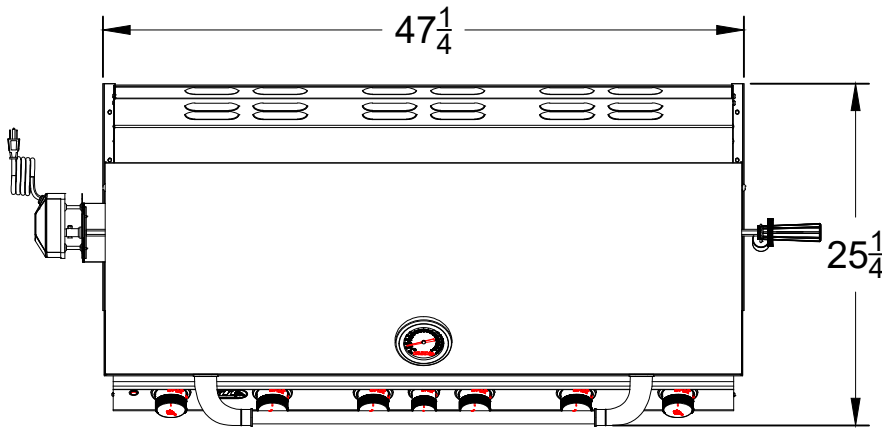

WWW.BULLBBQ.COM

**SPEC SHEET OUTLINE**  
ITEM# 62648 LP & 62649 NG  
DESCRIPTION - DIABLO GRILL

**PERSPECTIVE VIEW**  
WITH INSTALLATION  
CUT OUT DIMENSIONS

**TOP VIEW**

**FRONT VIEW**

**RIGHT SIDE VIEW**

**NOTES:**

- 1) ALL DIMENSIONS ARE IN INCH UNITS
- 2) REFER TO PERSPECTIVE VIEW FOR INSTALLATION CUTOUT DIMENSIONS.