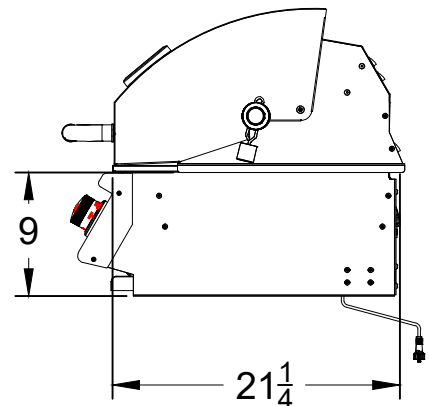

WWW.BULLBBQ.COM

**SPEC SHEET OUTLINE**  
ITEM# 62648 LP & 62649 NG  
DESCRIPTION - DIABLO GRILL

**PERSPECTIVE VIEW**  
WITH INSTALLATION  
CUT OUT DIMENSIONS

**TOP VIEW**

**FRONT VIEW**

**RIGHT SIDE VIEW**

**NOTES:**

- 1) ALL DIMENSIONS ARE IN INCH UNITS
- 2) REFER TO PERSPECTIVE VIEW FOR INSTALLATION CUTOUT DIMENSIONS.