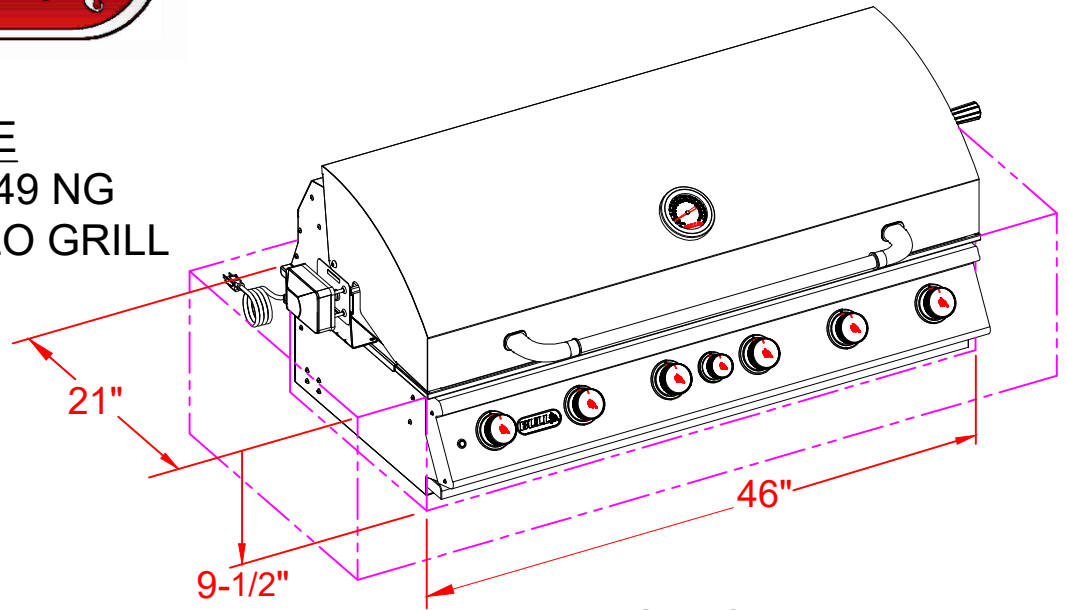

WWW.BULLBBQ.COM

**SPEC SHEET OUTLINE**  
ITEM# 62648 LP & 62649 NG  
DESCRIPTION - DIABLO GRILL

**PERSPECTIVE VIEW**  
WITH INSTALLATION  
CUT OUT DIMENSIONS

**TOP VIEW**

**FRONT VIEW**

**RIGHT SIDE VIEW**

**NOTES:**

- 1) ALL DIMENSIONS ARE IN INCH UNITS
- 2) REFER TO PERSPECTIVE VIEW FOR INSTALLATION CUTOUT DIMENSIONS.