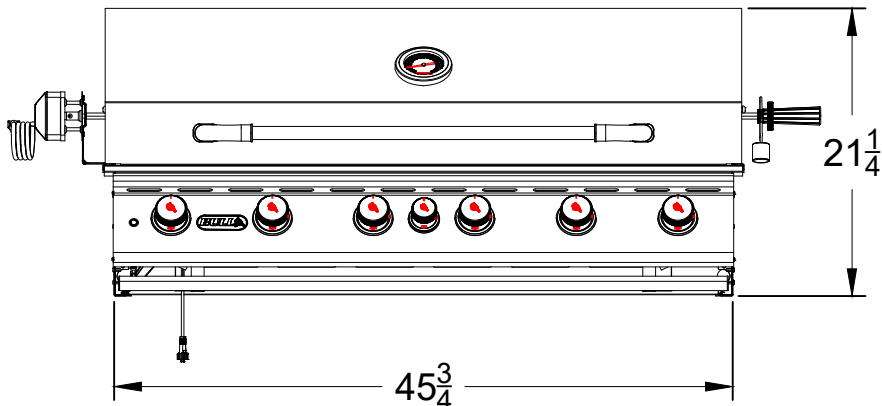

WWW.BULLBBQ.COM

**SPEC SHEET OUTLINE**  
ITEM# 62648 LP & 62649 NG  
DESCRIPTION - DIABLO GRILL

**PERSPECTIVE VIEW**  
WITH INSTALLATION  
CUT OUT DIMENSIONS

**TOP VIEW**

**FRONT VIEW**

**RIGHT SIDE VIEW**

**NOTES:**

- 1) ALL DIMENSIONS ARE IN INCH UNITS
- 2) REFER TO PERSPECTIVE VIEW FOR INSTALLATION CUTOUT DIMENSIONS.