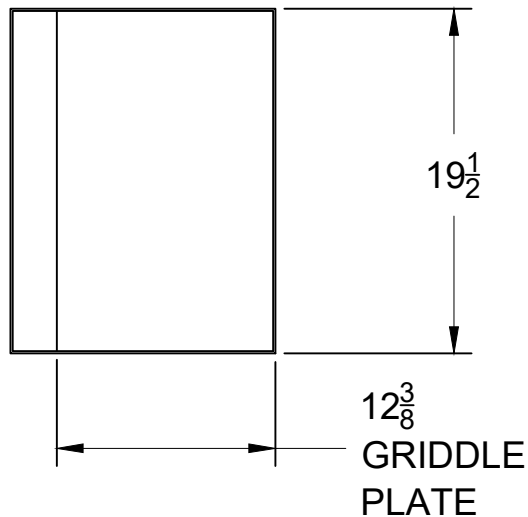

WWW.BULLBBQ.COM

SPEC SHEET
ITEM# 97020
REMOVABLE
GRIDDLE

REFERENCE
APPLICATION VIEW

TOP VIEW

SIDE VIEW

FRONT VIEW

NOTES:

1) ALL DIMENSIONS ARE IN INCH UNITS