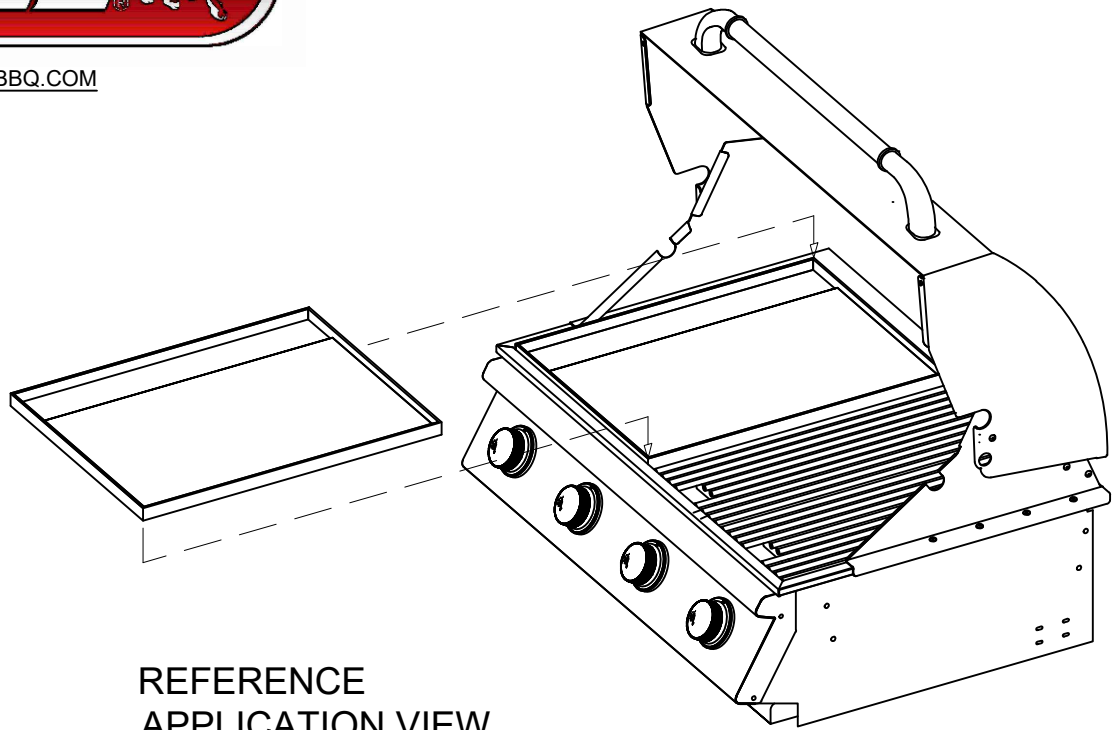

WWW.BULLBBQ.COM

SPEC SHEET
ITEM# 97020
REMOVABLE
GRIDDLE

REFERENCE
APPLICATION VIEW

TOP VIEW

SIDE VIEW

FRONT VIEW

NOTES:

1) ALL DIMENSIONS ARE IN INCH UNITS